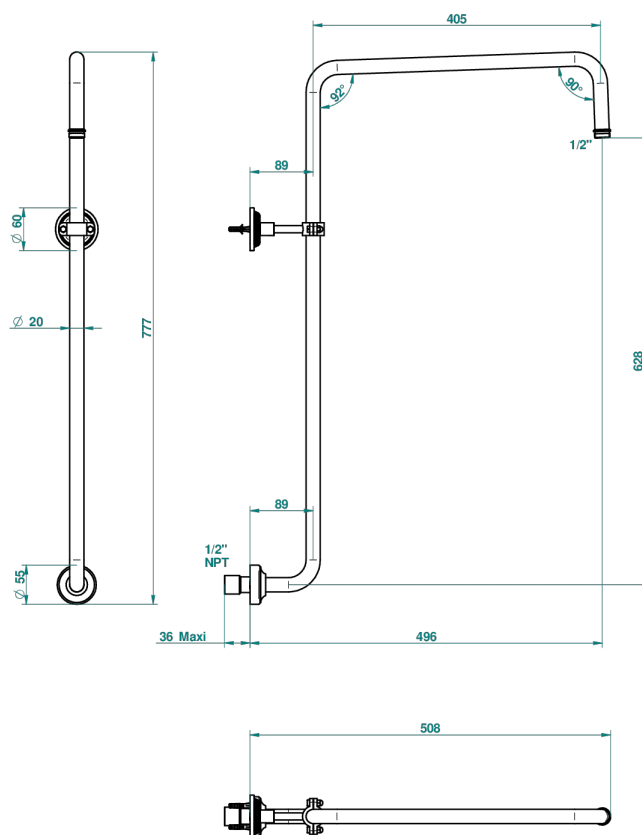

# WEST COAST WITH GUILLOCHE DECOR

U9C-83/US

Curved shower arm 1/2"

THG<sup>®</sup>  
PARIS

65084

29/08/2018

## CHARACTERISTIC

- West coast with Guilloché decor
- Curved shower arm 1/2"