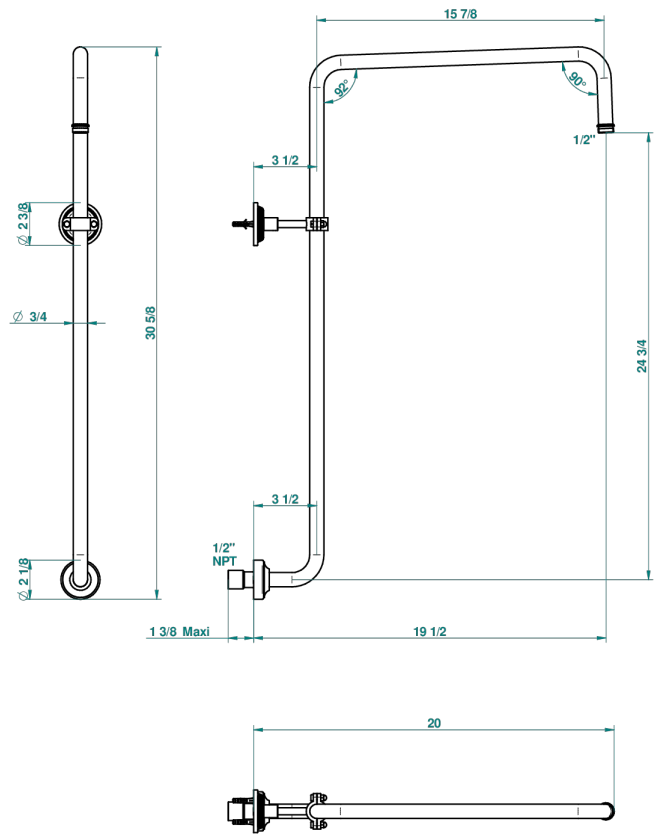

WEST COAST WITH GUILLOCHE DECOR

U9C-83/US

Curved shower arm 1/2"

THG[®]
PARIS

65084

29/08/2018

CHARACTERISTIC

- West coast with Guilloché decor
- Curved shower arm 1/2"