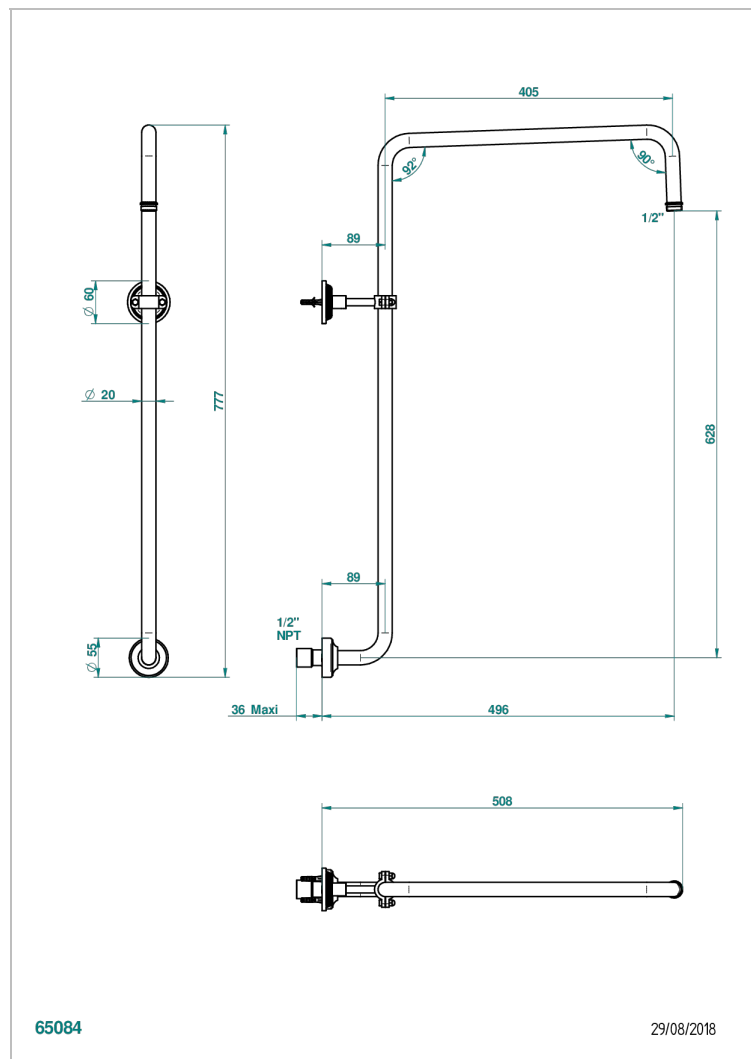

WEST COAST METAL WITH LEVER HANDLES

U9B-83/US

Curved shower arm 1/2"

65084

29/08/2018

CHARACTERISTIC

- West Coast Metal with lever handles
- Curved shower arm 1/2"

AVAILABLE FINITIONS