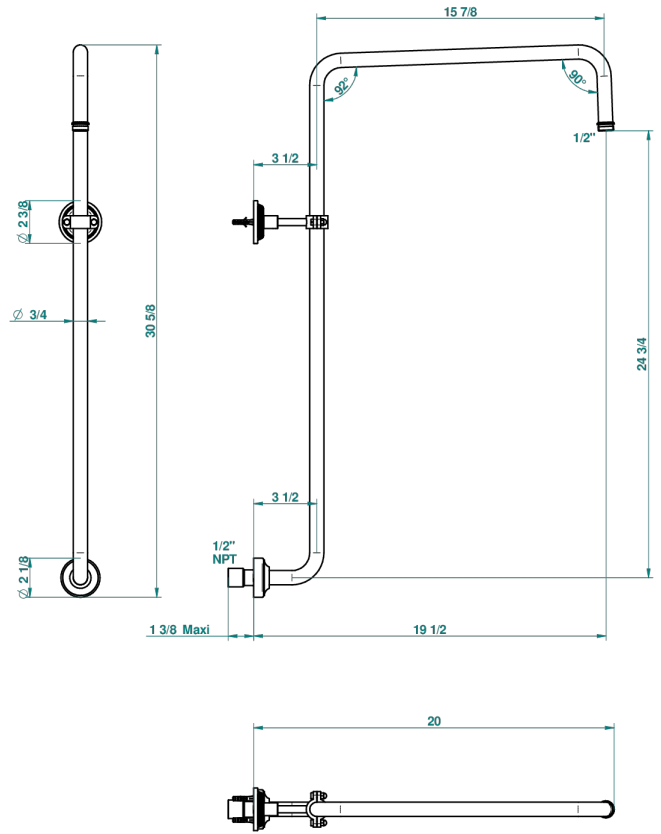

WEST COAST METAL WITH LEVER HANDLES

U9B-83/US

Curved shower arm 1/2"

THG[®]
PARIS

65084

29/08/2018

CHARACTERISTIC

- West Coast Metal with lever handles
- Curved shower arm 1/2"