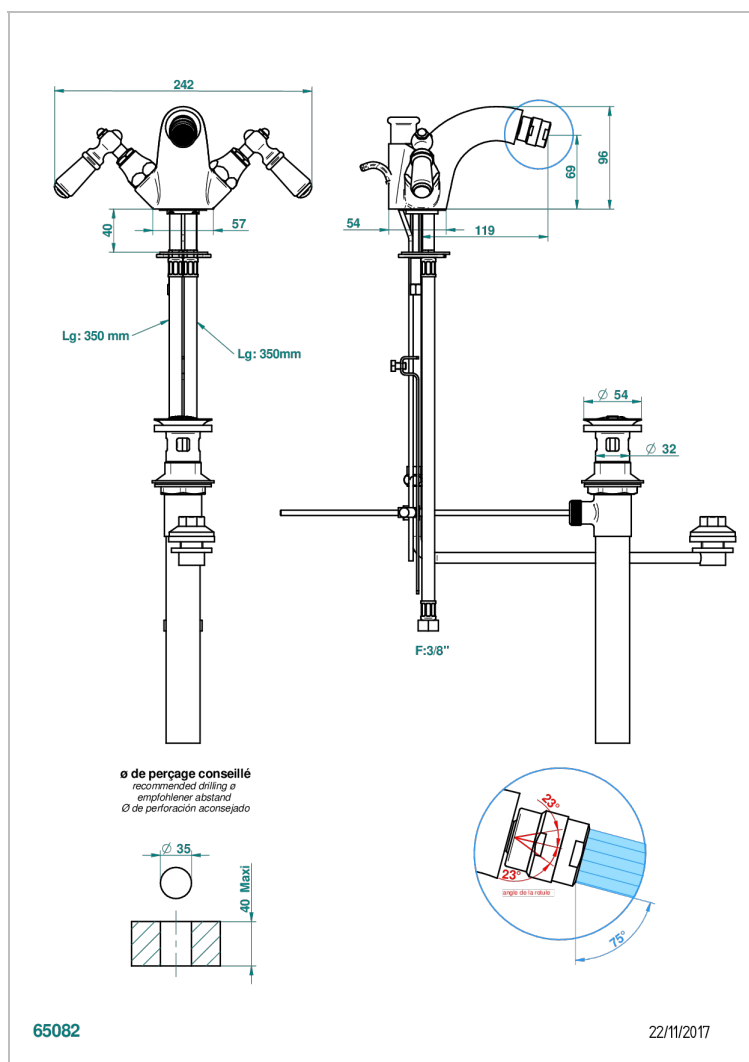

# CHARLESTON CON MANETAS METAL LISO

G3N-3205/2US

Single hole 2 handle bidet faucet, integral diverter for vertical spray with drain

## CARACTERÍSTICAS

- Charleston con manetas metal liso
- Single hole 2 handle bidet faucet, integral diverter for vertical spray with drain