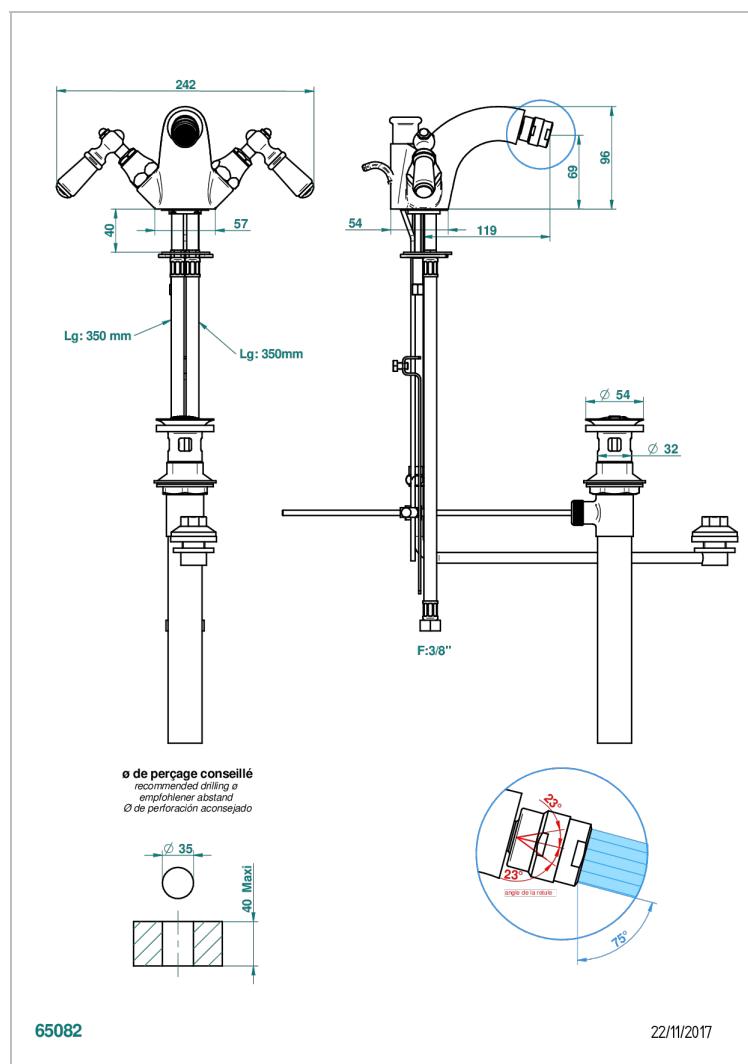

# CHARLESTON WITH SMOOTH METAL LEVER HANDLES

G3N-3205/2US

Single hole bidet faucet, integral diverter for vertical spray with drain

## CHARACTERISTIC

- Charleston with smooth metal lever handles
- Single hole bidet faucet, integral diverter for vertical spray with drain