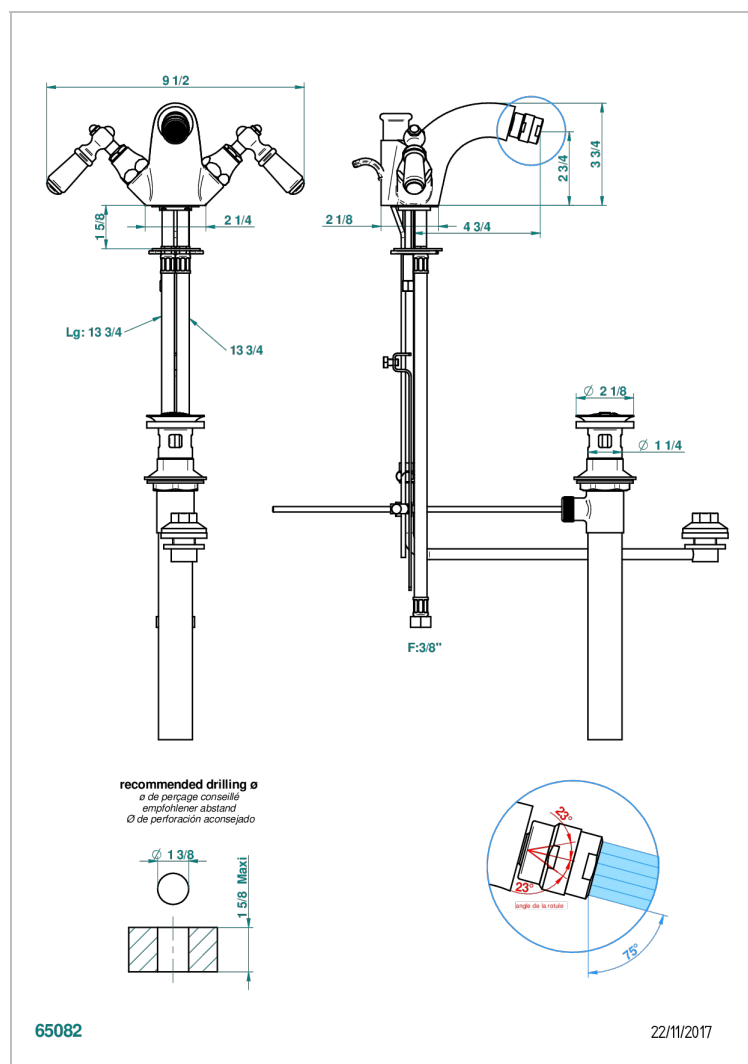

CHARLESTON CON MANETAS METAL LISO

G3N-3205/2US

Single hole 2 handle bidet faucet, integral diverter for vertical spray with drain

CARACTERÍSTICAS

- Charleston con manetas metal liso
- Single hole 2 handle bidet faucet, integral diverter for vertical spray with drain