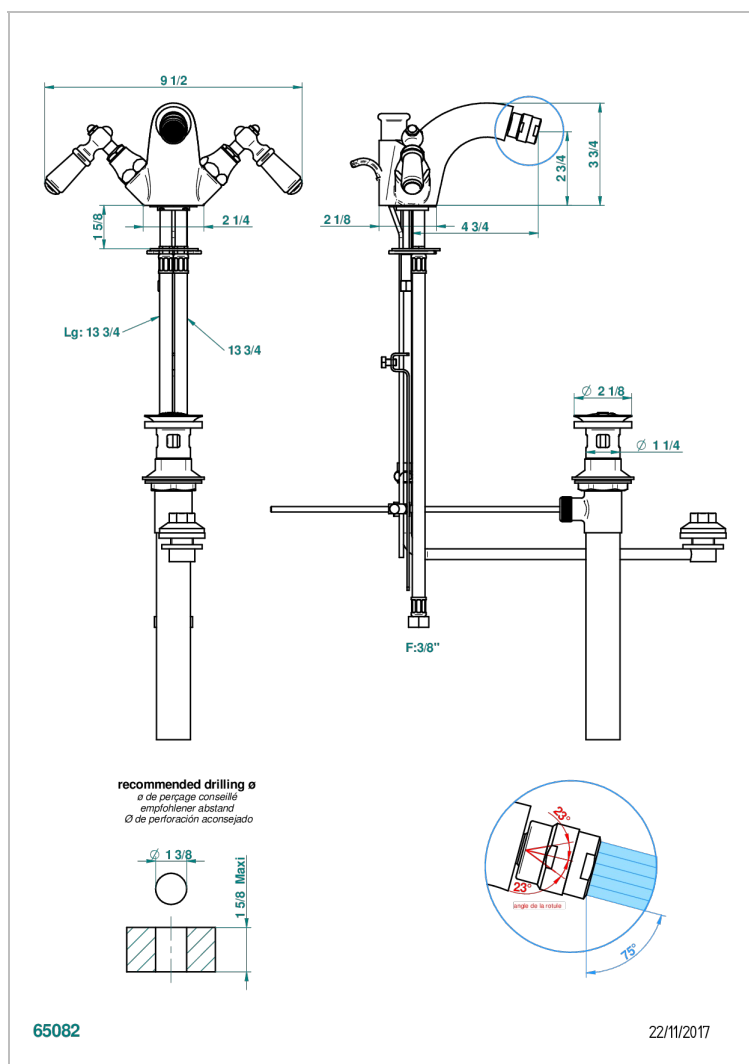

CHARLESTON WITH SMOOTH METAL LEVER HANDLES

G3N-3205/2US

Single hole bidet faucet, integral diverter for vertical spray with drain

CHARACTERISTIC

- Charleston with smooth metal lever handles
- Single hole bidet faucet, integral diverter for vertical spray with drain