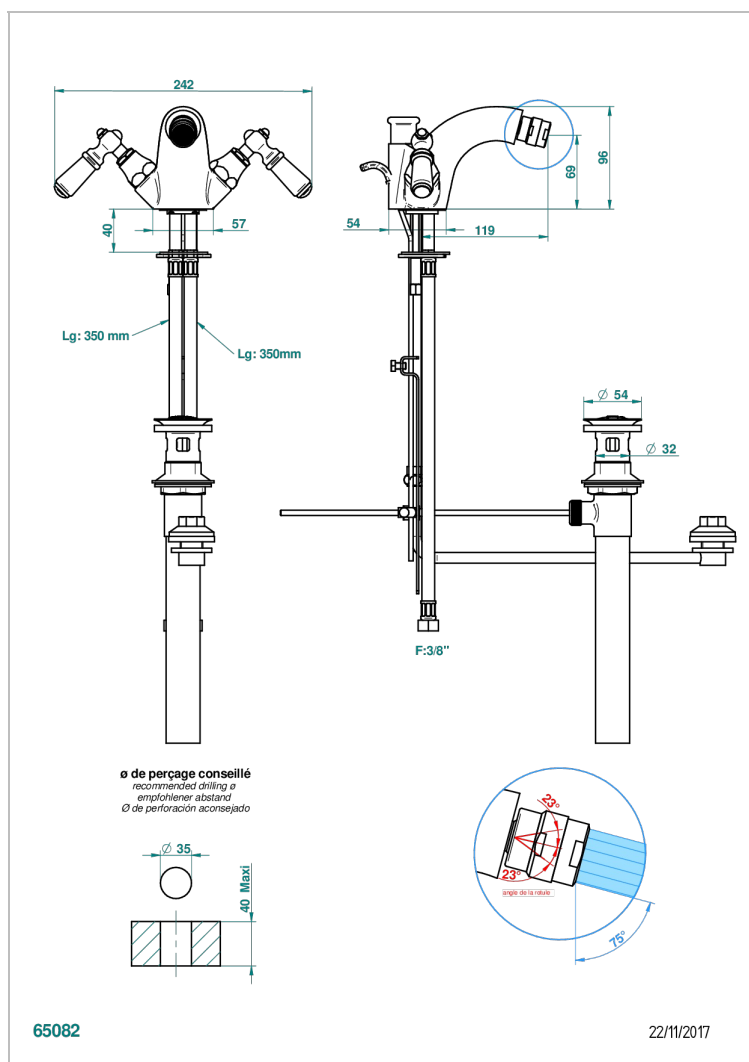

1900 CON MANETAS METAL LISO

G3M-3205/2US

Single hole 2 handle bidet faucet, integral diverter for vertical spray with drain

THG[®]
PARIS

CARACTERÍSTICAS

- 1900 con manetas metal liso
- Single hole 2 handle bidet faucet, integral diverter for vertical spray with drain