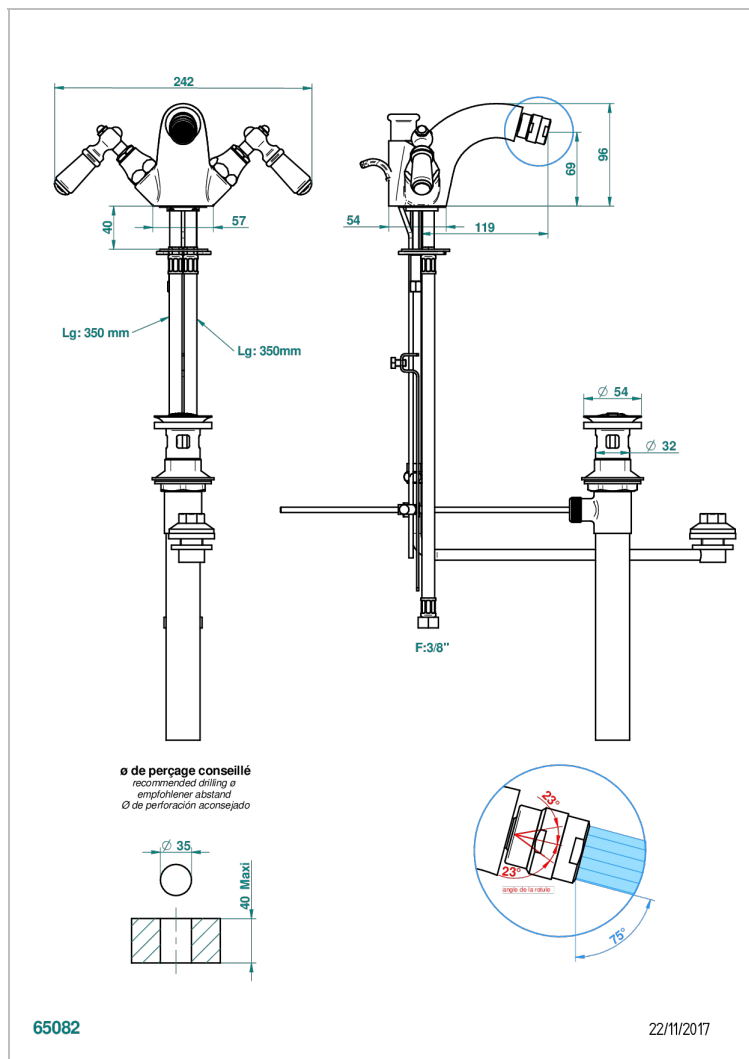

1900 WITH SMOOTH METAL LEVER HANDLES

G3M-3205/2US

Single hole bidet faucet, integral diverter for vertical spray with drain

CHARACTERISTIC

- 1900 with smooth metal lever handles
- Single hole bidet faucet, integral diverter for vertical spray with drain