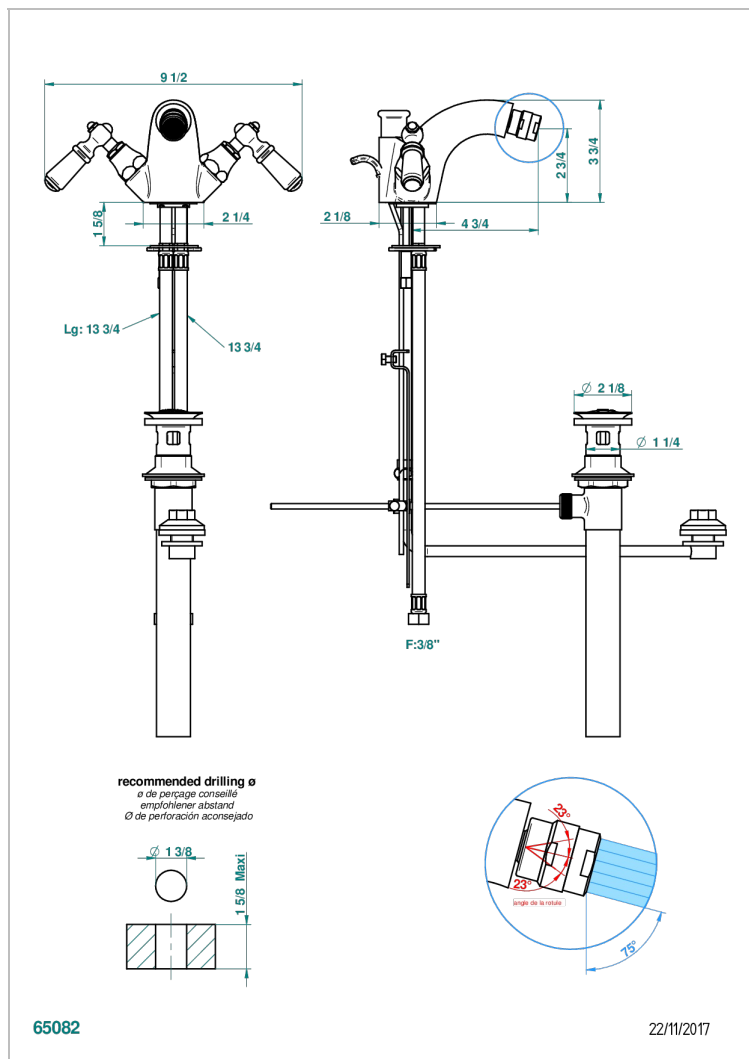

# 1900 CON MANETAS METAL LISO

G3M-3205/2US

Single hole 2 handle bidet faucet, integral diverter for vertical spray with drain

THG<sup>®</sup>  
PARIS

## CARACTERÍSTICAS

- 1900 con manetas metal liso
- Single hole 2 handle bidet faucet, integral diverter for vertical spray with drain