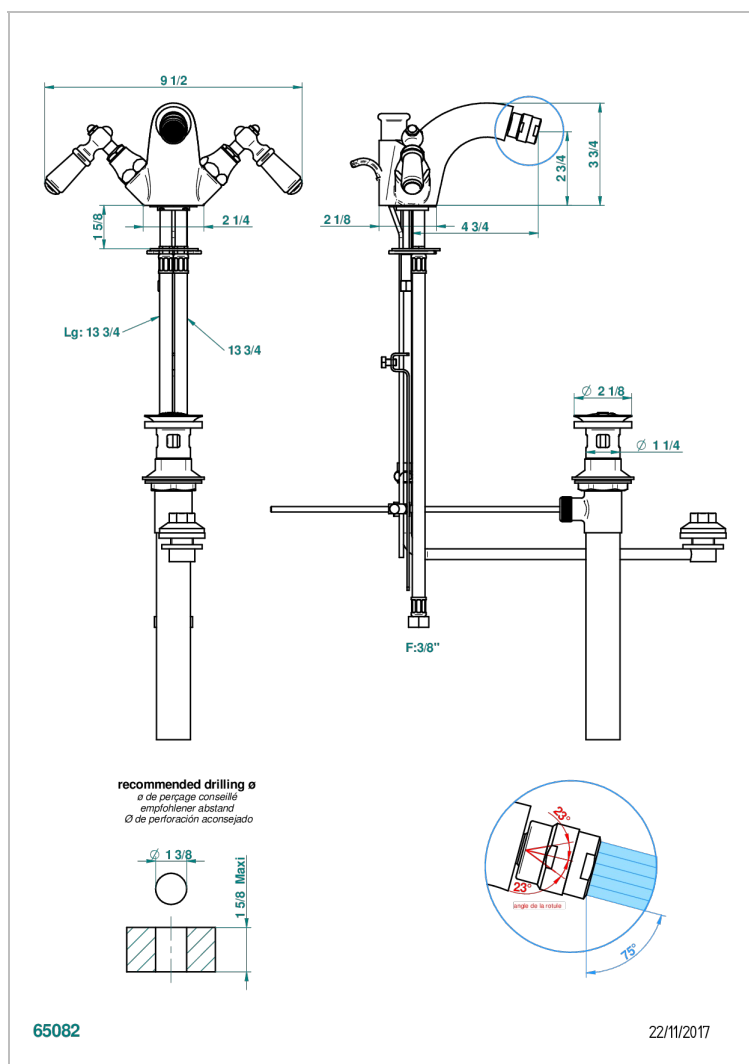

# 1900 WITH SMOOTH METAL LEVER HANDLES

G3M-3205/2US

Single hole bidet faucet, integral diverter for vertical spray with drain

## CHARACTERISTIC

- 1900 with smooth metal lever handles
- Single hole bidet faucet, integral diverter for vertical spray with drain