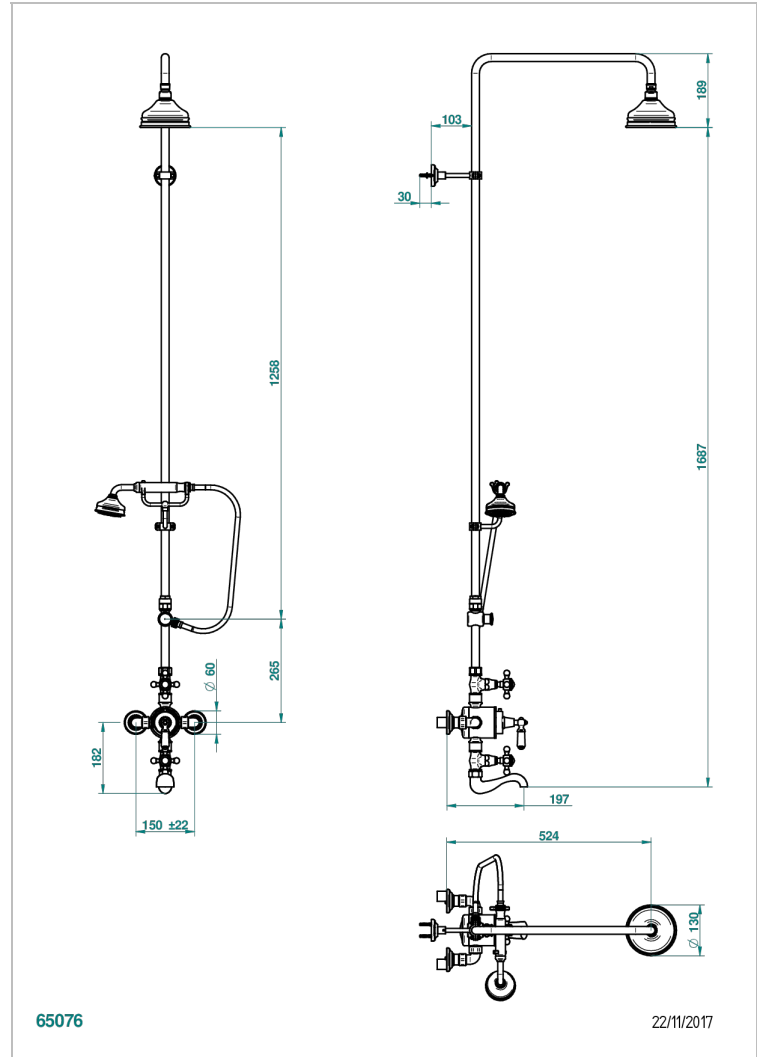

1900

G25-11TRCDUS

Exposed thermostatic shower system with 2 volume controls, tub spout, cradel on bar, diverter, handshower, showerhead - 6" centres

CHARACTERISTIC

- 1900
- Exposed thermostatic shower system with 2 volume controls, tub spout, cradel on bar, diverter, handshower, showerhead - 6" centres

AVAILABLE FINITIONS

Black ceram - D30
Blush PVD - H62
Brass color PVD - H49
Brown bronze color PVD - F33
Chrome polished - A02
Chrome polished / gold polished - G02

Copper antique matt, coated - H07
Gold color PVD - H52
Gold mat - F07
Gold polished - F01
Graphite PVD - H64
Light coated bronze - D01

Matt Umber PVD - H67
Matt blush PVD - H60
Matt brass color PVD - H50
Matt brown bronze color PVD - F34
Matt chrome (American satin) - C02
Matt gold color PVD - H53

Matt graphite PVD - H65
Matt nickel (American satin) - C01
Matt nickel color PVD - H56
Natural smoked Brass - A13
Nickel antique / Sovereign - H28
Nickel color PVD - H55

Nickel polished - B01
Soft gold - F30
Soft matt gold - F31
Umber PVD - H66