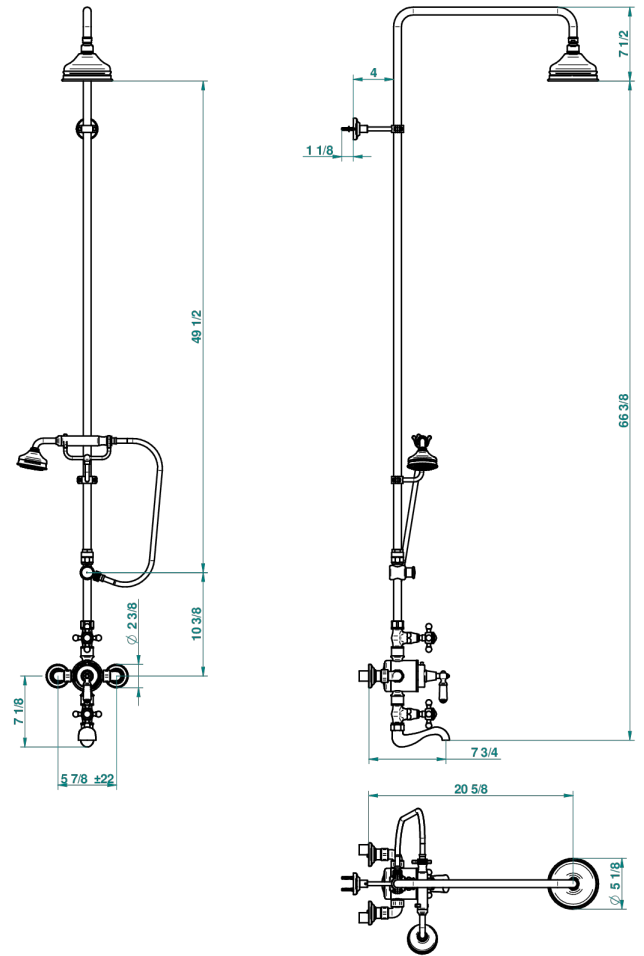

1900

G25-11TRCDUS

Exposed thermostatic shower system with 2 volume controls, tub spout, cradel on bar, diverter, handshower, showerhead - 6" centres

65076

22/11/2017

CHARACTERISTIC

- 1900
- Exposed thermostatic shower system with 2 volume controls, tub spout, cradel on bar, diverter, handshower, showerhead - 6" centres

AVAILABLE FINITIONS

Black ceram - D30
Blush PVD - H62
Brass color PVD - H49
Brown bronze color PVD - F33
Chrome polished - A02
Chrome polished / gold polished - G02

Copper antique matt, coated - H07
Gold color PVD - H52
Gold mat - F07
Gold polished - F01
Graphite PVD - H64
Light coated bronze - D01

Nickel polished - B01
Soft gold - F30
Soft matt gold - F31
Umber PVD - H66