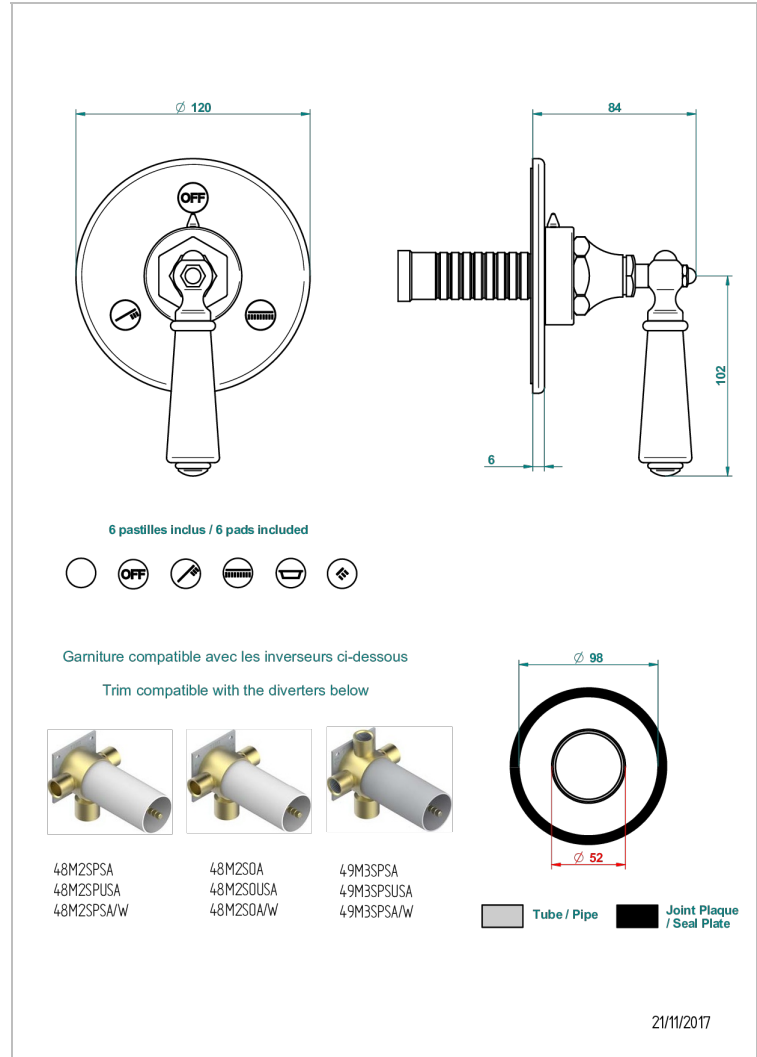

CHARLESTON WITH SMOOTH METAL LEVER HANDLES

G3N-48M2SB

Trim for wall mounted diverter - 2 ways ref.48M2 & 3 ways ref.49M3

CHARACTERISTIC

- Charleston with smooth metal lever handles
- Trim for wall mounted diverter - 2 ways ref.48M2 & 3 ways ref.49M3

RELATED SKU'S

- Ref. G00-48M2SOUSA Wall mounted 3-way diverter with ceramic cartridge for concealed installation- 1 inlet 3/4" and 2 outlets 1/2" without shared ports no stop position - no trim
- Ref. G00-48M2SPSUSA Wall mounted 3-way diverter with ceramic cartridge for concealed installation- 1 inlet 3/4" and 2 outlets 1/2" with positive top, no shared ports - no trim
- Ref. G00-49M3SPSUSA Wall mounted 4-way diverter with ceramic cartridge for concealed installation- 1 inlet 3/4" and 3 outlets 1/2" with positive top, no shared ports - no trim