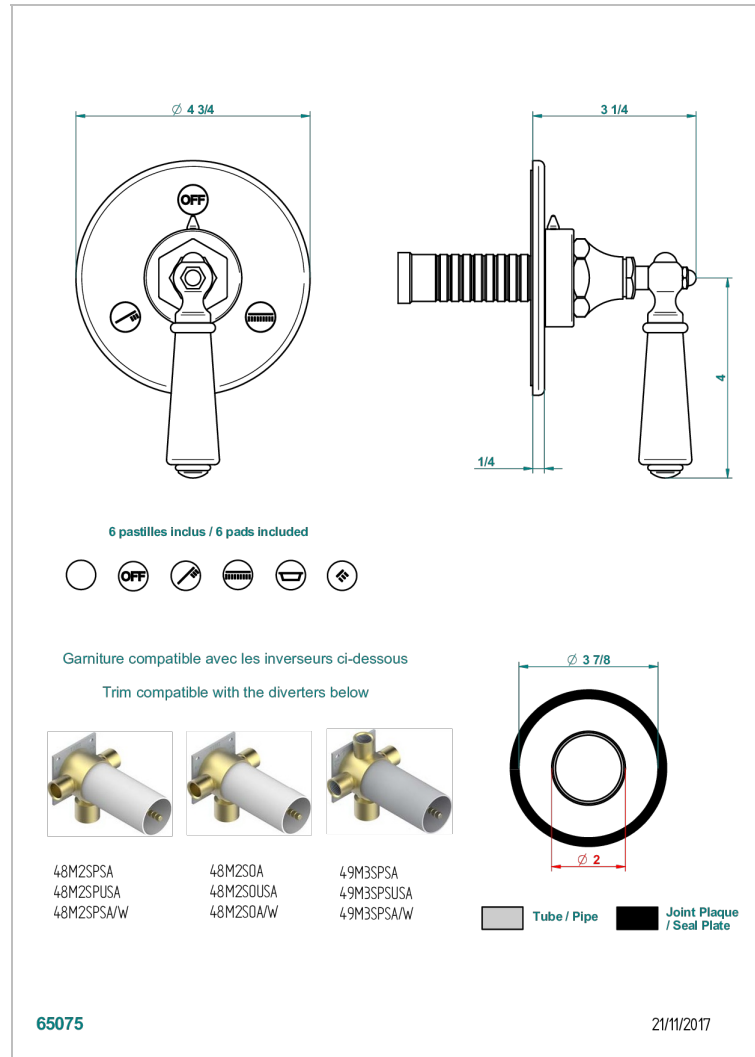

# CHARLESTON WITH SMOOTH METAL LEVER HANDLES

G3N-48M2SB

Trim for wall mounted diverter - 2 ways ref.48M2 & 3 ways ref.49M3

## CHARACTERISTIC

- Charleston with smooth metal lever handles
- Trim for wall mounted diverter - 2 ways ref.48M2 & 3 ways ref.49M3

## RELATED SKU'S

- Ref. G00-48M2SOUSA Wall mounted 3-way diverter with ceramic cartridge for concealed installation- 1 inlet 3/4" and 2 outlets 1/2" without shared ports no stop position - no trim
- Ref. G00-48M2SPSUSA Wall mounted 3-way diverter with ceramic cartridge for concealed installation- 1 inlet 3/4" and 2 outlets 1/2" with positive top, no shared ports - no trim
- Ref. G00-49M3SPSUSA Wall mounted 4-way diverter with ceramic cartridge for concealed installation- 1 inlet 3/4" and 3 outlets 1/2" with positive top, no shared ports - no trim