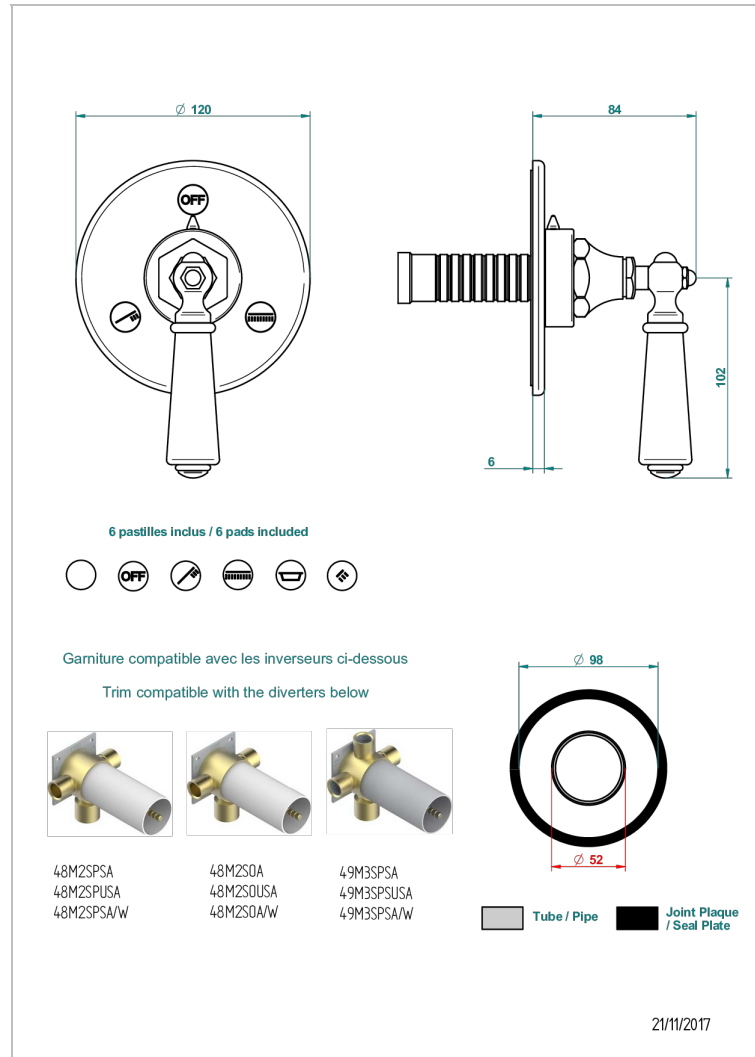

1900 WITH SMOOTH METAL LEVER HANDLES

G3M-48M2SB

Trim for wall mounted diverter - 2 ways ref.48M2 & 3 ways ref.49M3

CHARACTERISTIC

- 1900 with smooth metal lever handles
- Trim for wall mounted diverter - 2 ways ref.48M2 & 3 ways ref.49M3

RELATED SKU'S

- Ref. G00-48M2SOUSA Wall mounted 3-way diverter with ceramic cartridge for concealed installation- 1 inlet 3/4" and 2 outlets 1/2" without shared ports no stop position - no trim
- Ref. G00-48M2SPSUSA Wall mounted 3-way diverter with ceramic cartridge for concealed installation- 1 inlet 3/4" and 2 outlets 1/2" with positive top, no shared ports - no trim
- Ref. G00-49M3SPSUSA Wall mounted 4-way diverter with ceramic cartridge for concealed installation- 1 inlet 3/4" and 3 outlets 1/2" with positive top, no shared ports - no trim