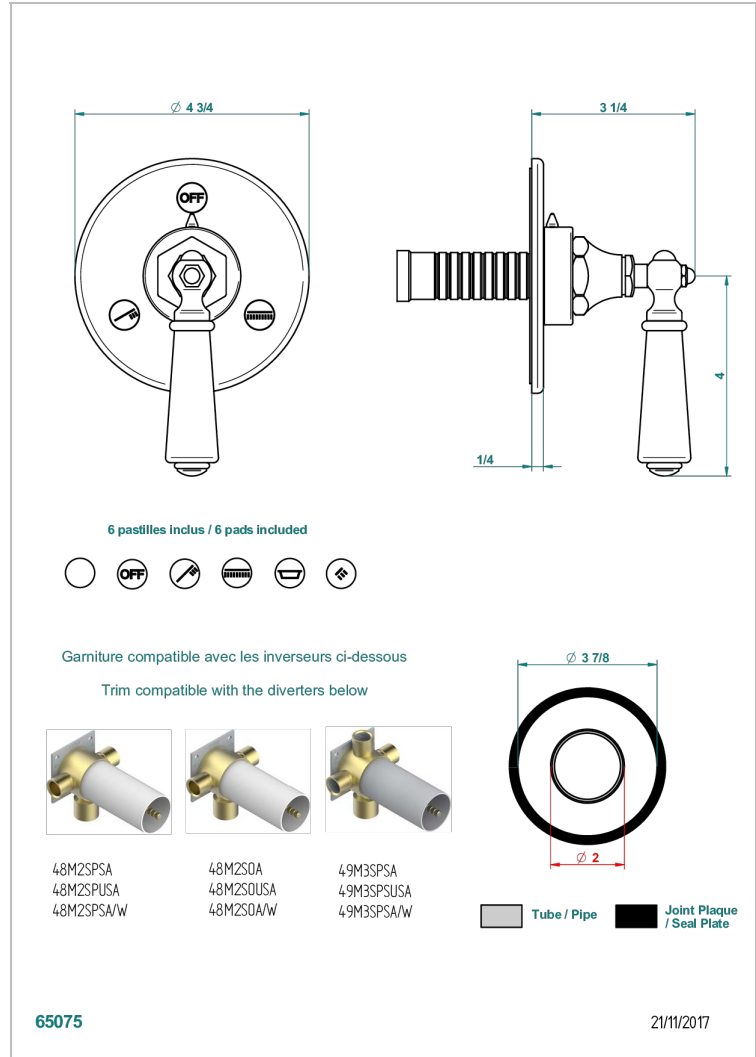

1900 WITH SMOOTH METAL LEVER HANDLES

G3M-48M2SB

Trim for wall mounted diverter - 2 ways ref.48M2 & 3 ways ref.49M3

CHARACTERISTIC

- 1900 with smooth metal lever handles
- Trim for wall mounted diverter - 2 ways ref.48M2 & 3 ways ref.49M3

RELATED SKU'S

- Ref. G00-48M2SOUSA Wall mounted 3-way diverter with ceramic cartridge for concealed installation- 1 inlet 3/4" and 2 outlets 1/2" without shared ports no stop position - no trim
- Ref. G00-48M2SPSUSA Wall mounted 3-way diverter with ceramic cartridge for concealed installation- 1 inlet 3/4" and 2 outlets 1/2" with positive top, no shared ports - no trim
- Ref. G00-49M3SPSUSA Wall mounted 4-way diverter with ceramic cartridge for concealed installation- 1 inlet 3/4" and 3 outlets 1/2" with positive top, no shared ports - no trim