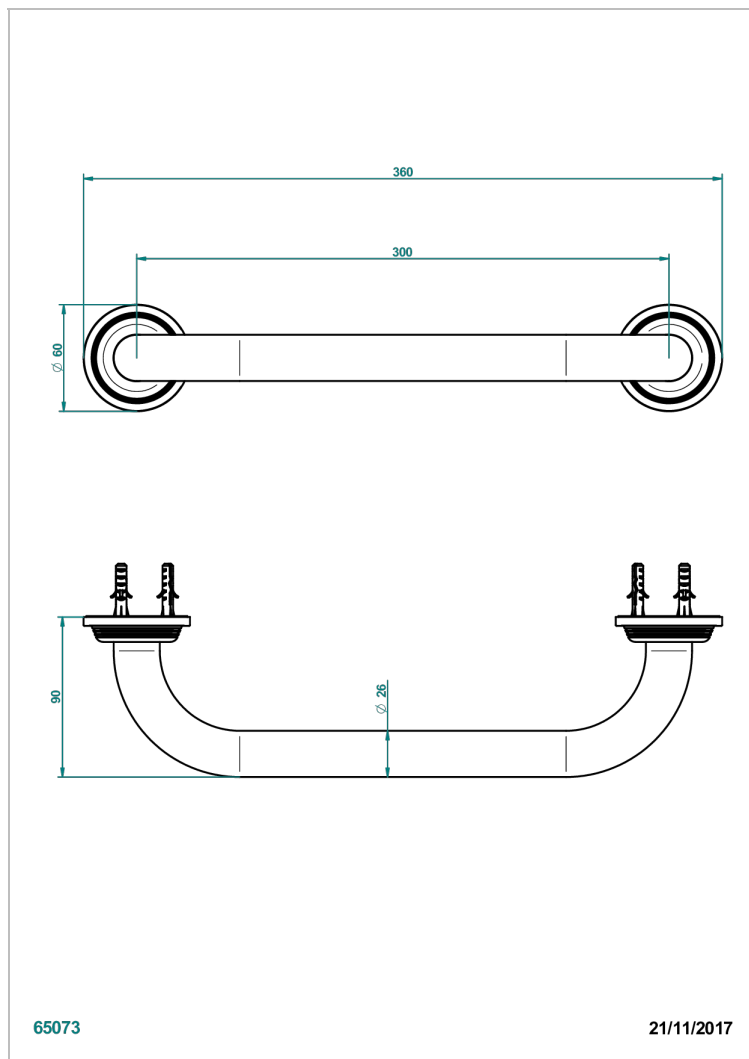

# GRAND CENTRAL BLACK ONYX WITH LEVER HANDLES

U9N-528S

Wc hand grip , 11 3/4" long

65073

21/11/2017

## CHARACTERISTIC

- Grand central Black Onyx with lever handles
- Wc hand grip , 11 3/4" long