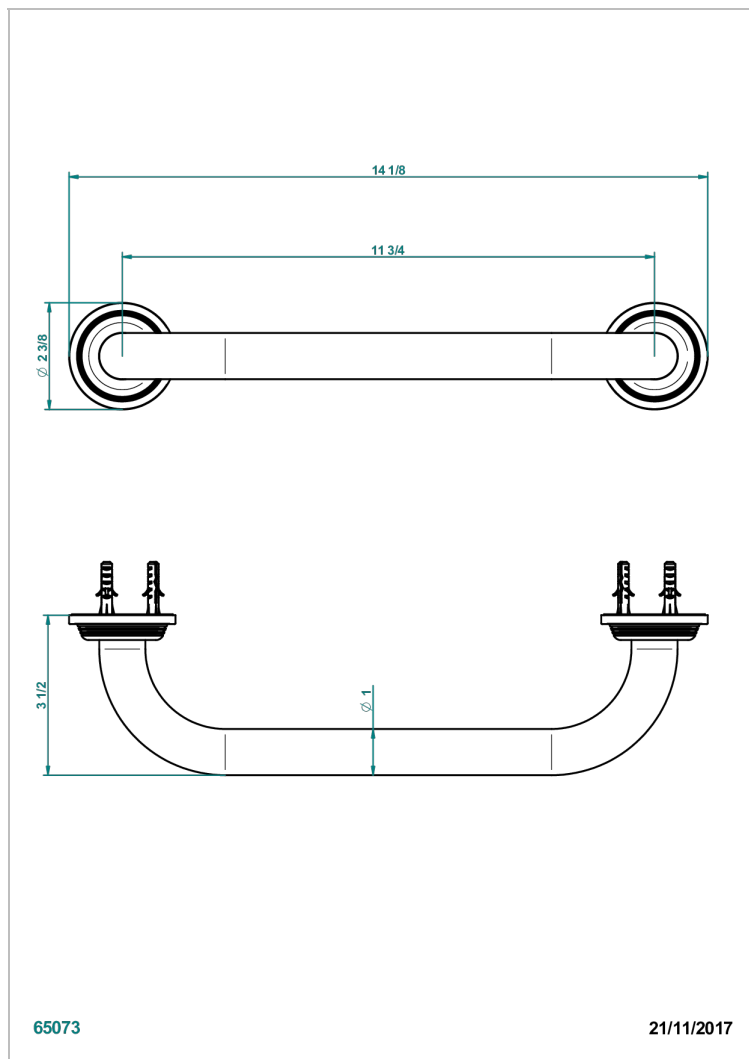

GRAND CENTRAL BLACK ONYX WITH LEVER HANDLES

U9N-528S

Wc hand grip , 11 3/4" long

CHARACTERISTIC

- Grand central Black Onyx with lever handles
- Wc hand grip , 11 3/4" long

AVAILABLE FINITIONS

Black ceram - D30
Blush PVD - H62
Brass color PVD - H49
Brown bronze color PVD - F33
Chrome polished - A02
Copper antique matt, coated - H07