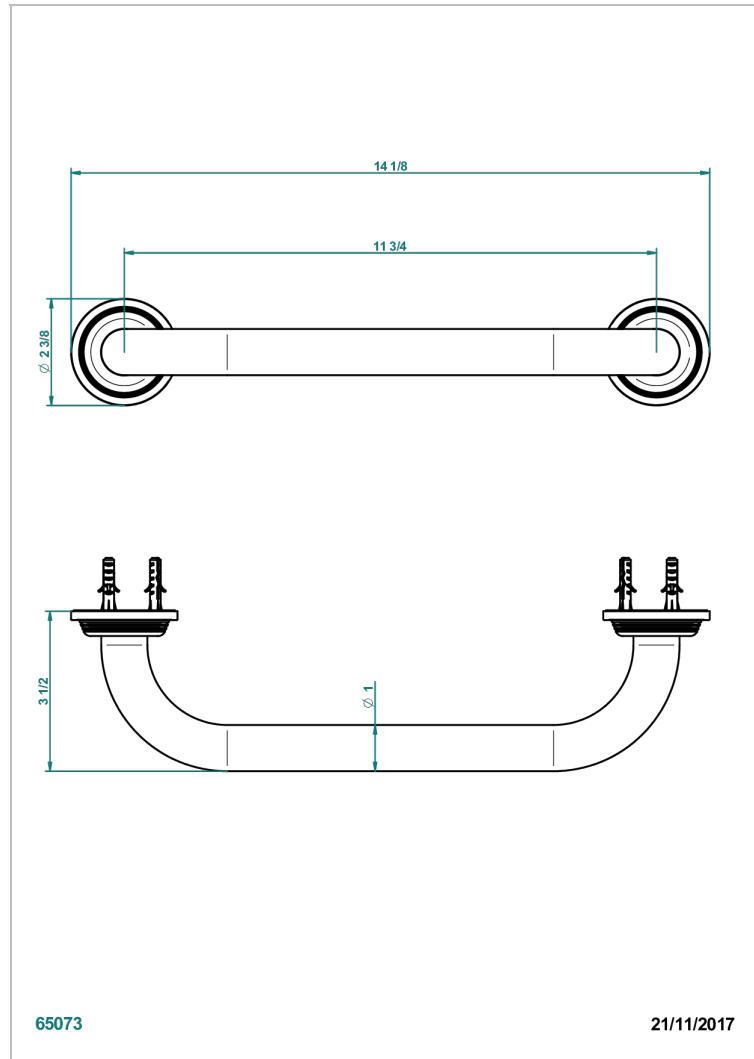

GRAND CENTRAL BLACK ONYX WITH LEVER

U9N-528S

Bath hand grip, length: 300 mm

THG[®]
PARIS

CHARACTERISTIC

- Grand central Black Onyx with lever
- Bath hand grip, length: 300 mm

AVAILABLE FINITIONS

Antique nickel - H28
Black ceram - D30
Blush PVD - H62
Brass color PVD - H49
Brown bronze color PVD - F33
Gold color PVD - H52