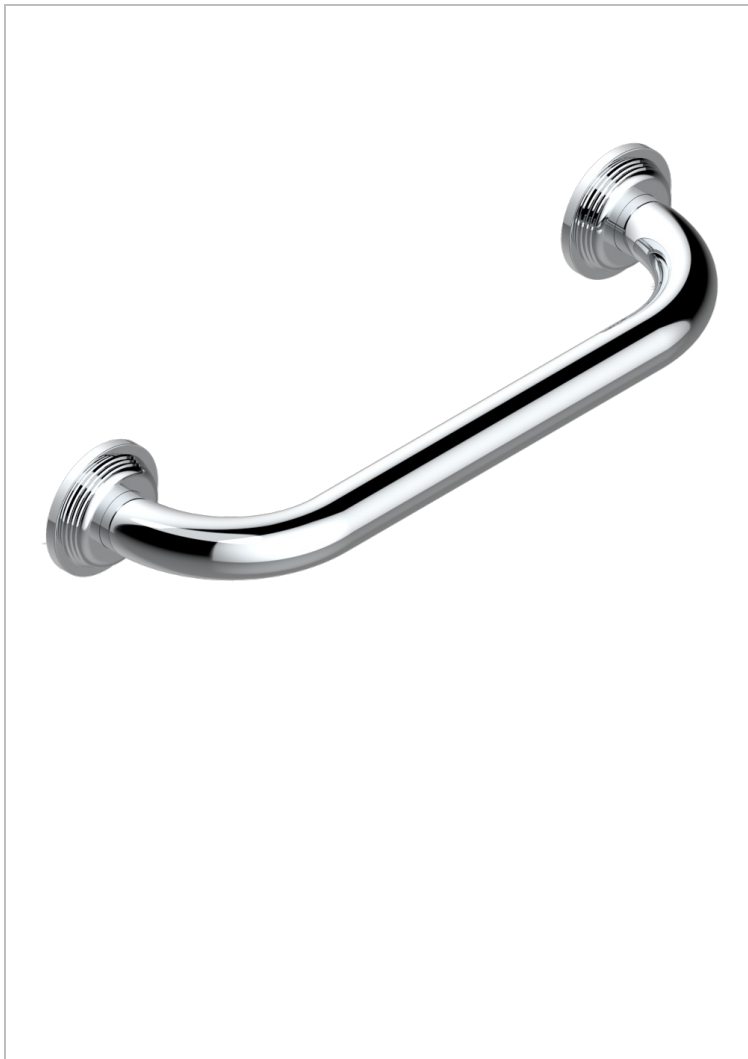

GRAND CENTRAL BLACK ONYX WITH LEVER

U9N-528S

Bath hand grip, length: 300 mm

THG[®]
PARIS

CHARACTERISTIC

- Grand central Black Onyx with lever
- Bath hand grip, length: 300 mm

AVAILABLE FINITIONS

Antique nickel - H28
Black ceram - D30
Blush PVD - H62
Brass color PVD - H49
Brown bronze color PVD - F33
Gold color PVD - H52

Graphite PVD - H64
Lacquered light bronze - D01
Matt Umber PVD - H67
Matt blush PVD - H60
Matt brass color PVD - H50
Matt brown bronze color PVD - F34

Matt chrome - C02
Matt gold - F07
Matt gold color PVD - H53
Matt graphite PVD - H65
Matt nickel (color finish) - C01
Matt nickel color PVD - H56

Natural smoked Brass - A13
Nickel color PVD - H55
Polished chrome (color finish) - A02
Polished gold (color finish) - F01
Polished nickel - B01
Soft gold - F30

Soft matt gold - F31
Umber PVD - H66
Varnished matt antique red copper
(color finish) - H07