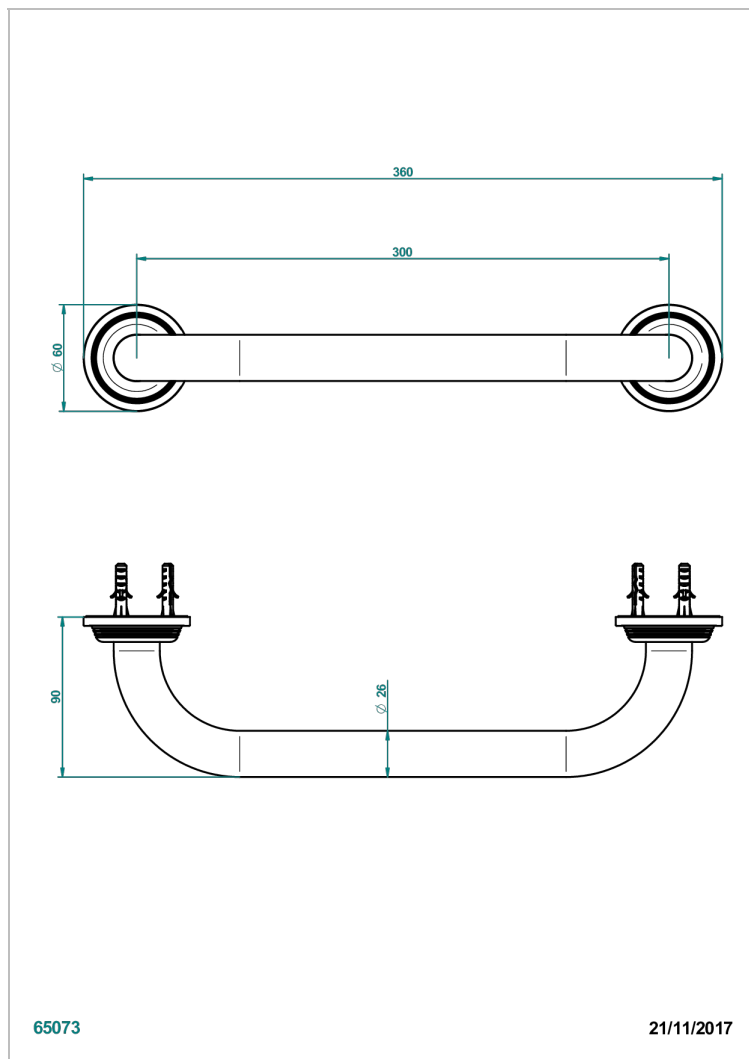

# GRAND CENTRAL BLACK ONYX WITH LEVER

U9N-528S

Bath hand grip, length: 300 mm

THG<sup>®</sup>  
PARIS

## CHARACTERISTIC

- Grand central Black Onyx with lever
- Bath hand grip, length: 300 mm