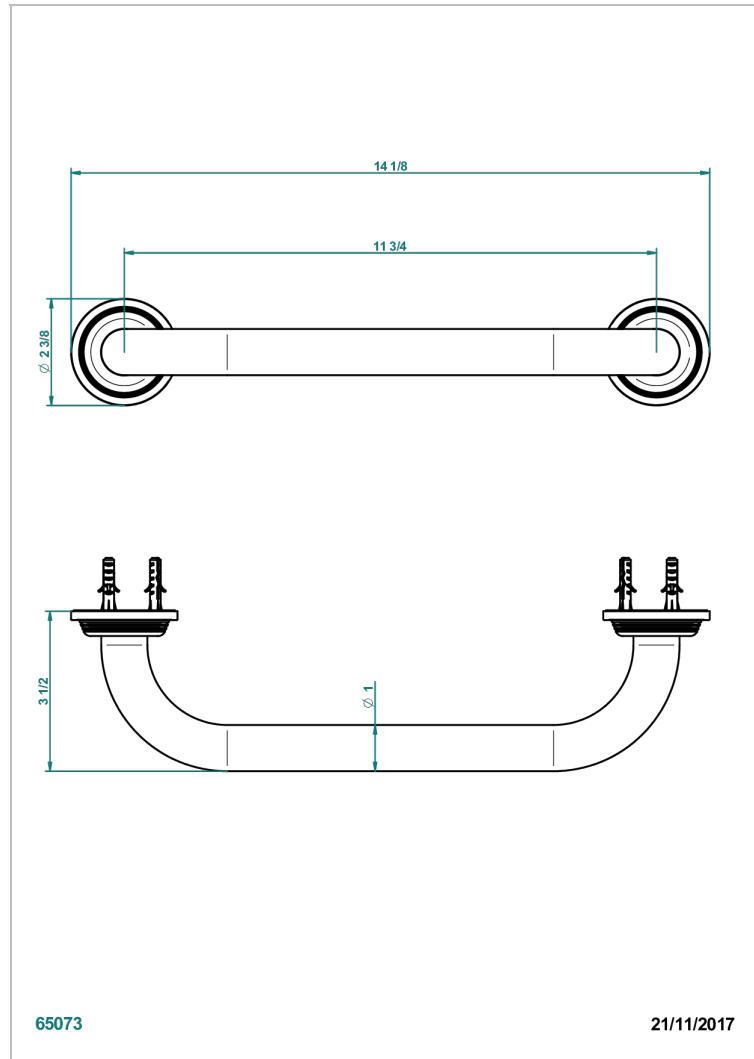

# GRAND CENTRAL BLACK ONYX WITH LEVER

U9N-528S

Bath hand grip, length: 300 mm

THG<sup>®</sup>  
PARIS

65073

21/11/2017

## CHARACTERISTIC

- Grand central Black Onyx with lever
- Bath hand grip, length: 300 mm