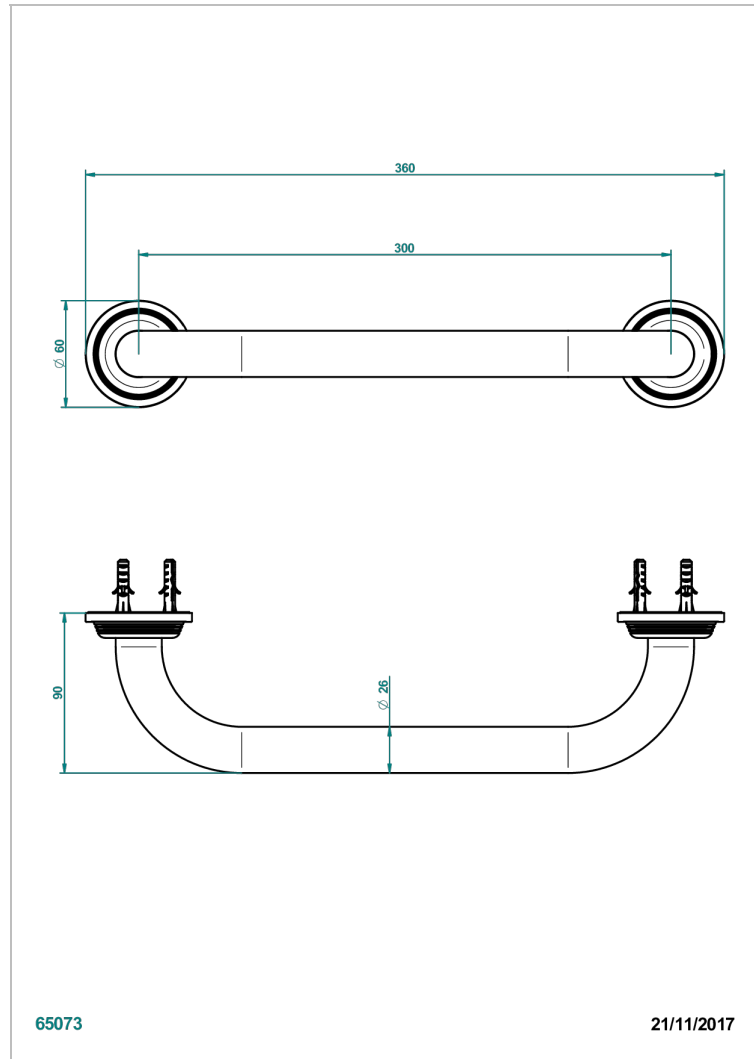

# GRAND CENTRAL BLACK ONYX WITH LEVER

U9N-528S

Bath hand grip, length: 300 mm

THG<sup>®</sup>  
PARIS

65073

21/11/2017

## CHARACTERISTIC

- Grand central Black Onyx with lever
- Bath hand grip, length: 300 mm