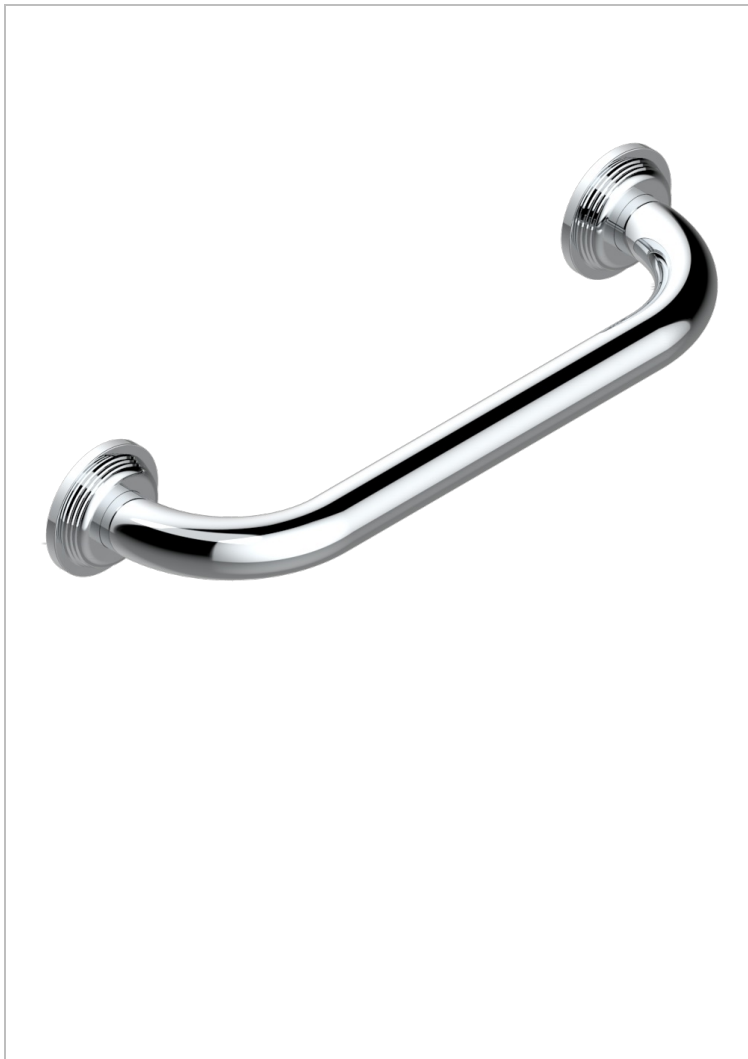

# GRAND CENTRAL BLACK ONYX WITH LEVER

U9N-528S

Bath hand grip, length: 300 mm

THG<sup>®</sup>  
PARIS

65073

21/11/2017

## CHARACTERISTIC

- Grand central Black Onyx with lever
- Bath hand grip, length: 300 mm

## AVAILABLE FINITIONS

Antique nickel - H28  
Black ceram - D30  
Blush PVD - H62  
Brass color PVD - H49  
Brown bronze color PVD - F33  
Gold color PVD - H52

Graphite PVD - H64  
Lacquered light bronze - D01  
Matt Umber PVD - H67  
Matt blush PVD - H60  
Matt brass color PVD - H50  
Matt brown bronze color PVD - F34