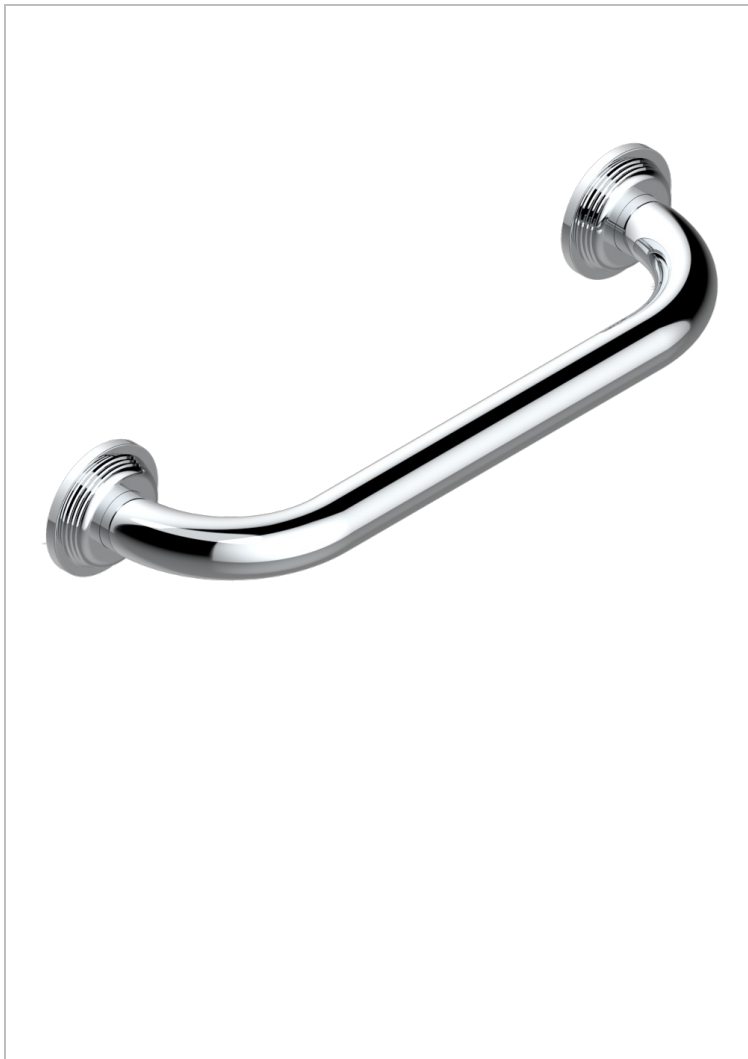

# GRAND CENTRAL BLACK ONYX WITH LEVER

U9N-528S

Bath hand grip, length: 300 mm

THG<sup>®</sup>  
PARIS

## CHARACTERISTIC

- Grand central Black Onyx with lever
- Bath hand grip, length: 300 mm

## AVAILABLE FINITIONS

Antique nickel - H28  
Black ceram - D30  
Blush PVD - H62  
Brass color PVD - H49  
Brown bronze color PVD - F33  
Gold color PVD - H52

Graphite PVD - H64  
Lacquered light bronze - D01  
Matt Umber PVD - H67  
Matt blush PVD - H60  
Matt brass color PVD - H50  
Matt brown bronze color PVD - F34