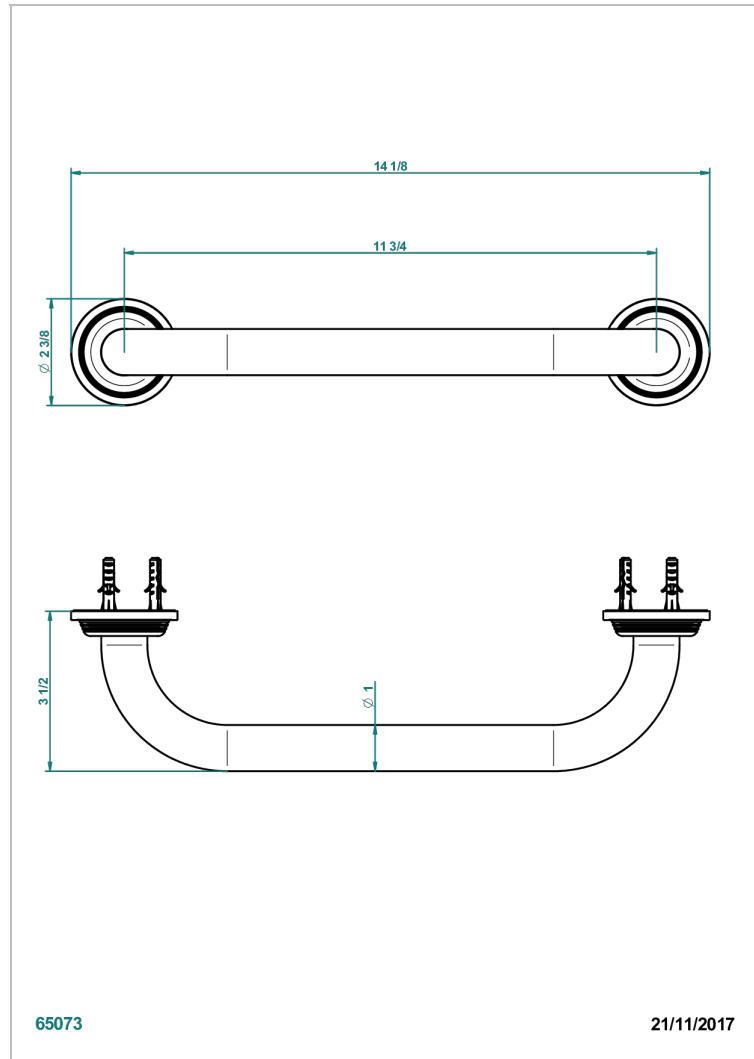

# GRAND CENTRAL BLACK ONYX WITH LEVER

U9N-528S

Bath hand grip, length: 300 mm

THG<sup>®</sup>  
PARIS

## CHARACTERISTIC

- Grand central Black Onyx with lever
- Bath hand grip, length: 300 mm