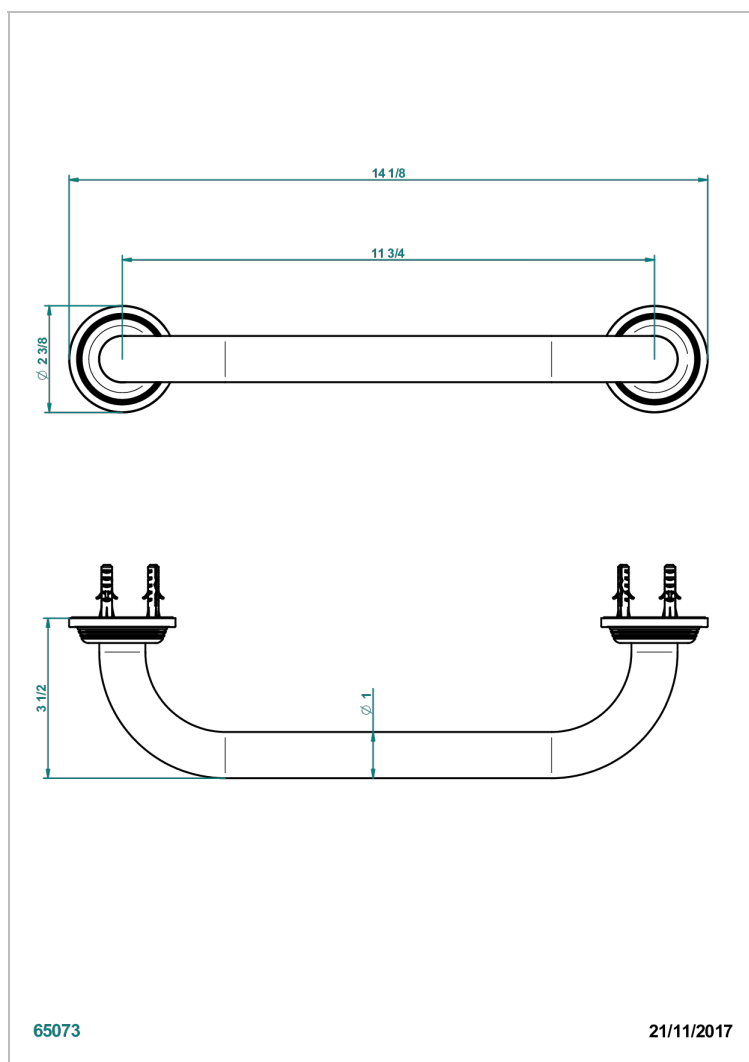

# GRAND CENTRAL BLACK ONYX WITH LEVER

U9N-528S

Wannengriff 300 mm

## EIGENSCHAFTEN

- Grand central Black Onyx with lever
- Wannengriff 300 mm