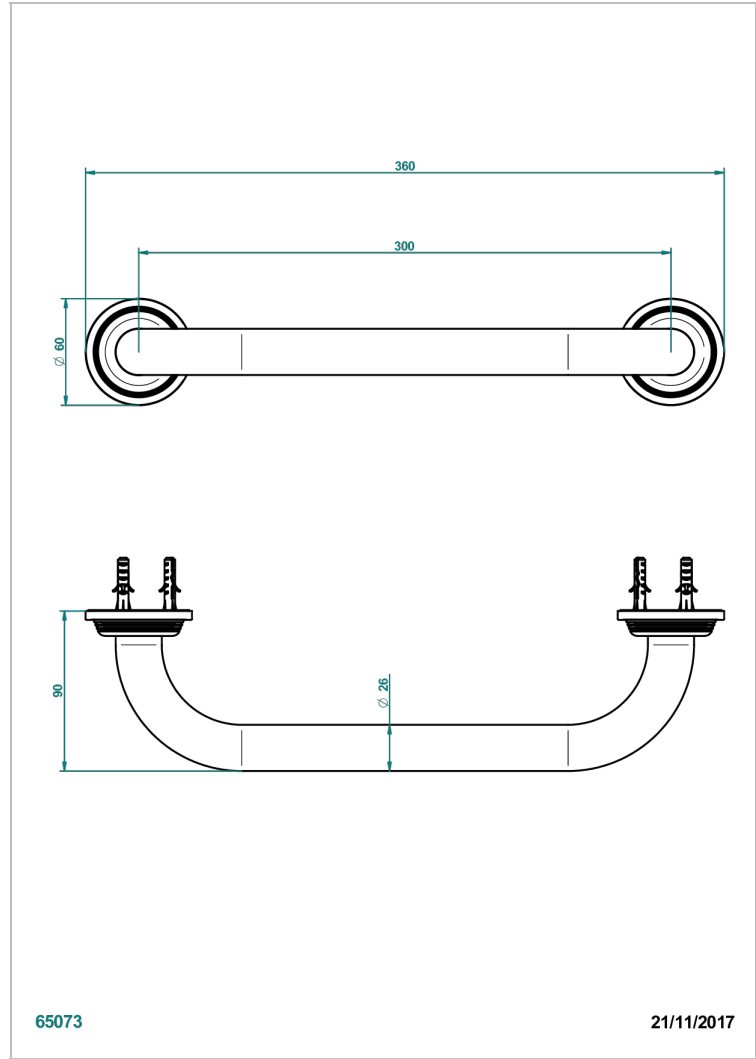

GRAND CENTRAL BLACK ONYX

U9M-528S

Wc hand grip , 11 3/4" long

THG[®]
PARIS

65073

21/11/2017

CHARACTERISTIC

- Grand central Black Onyx
- Wc hand grip , 11 3/4" long