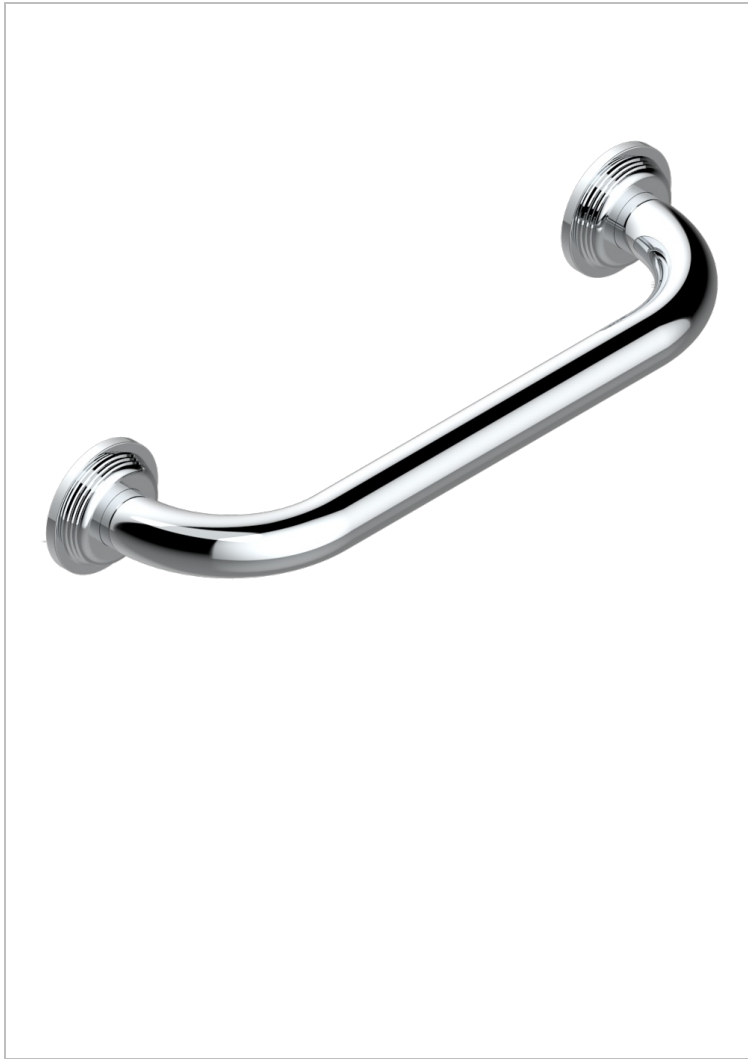

GRAND CENTRAL BLACK ONYX

U9M-528S

Wc hand grip , 11 3/4" long

THG[®]
PARIS

65073

21/11/2017

CHARACTERISTIC

- Grand central Black Onyx
- Wc hand grip , 11 3/4" long

AVAILABLE FINITIONS

Black ceram - D30
Blush PVD - H62
Brass color PVD - H49
Brown bronze color PVD - F33
Chrome polished - A02
Copper antique matt, coated - H07

Gold color PVD - H52
Gold mat - F07
Gold polished - F01
Graphite PVD - H64
Light coated bronze - D01
Matt Umber PVD - H67

Matt blush PVD - H60
Matt brass color PVD - H50
Matt brown bronze color PVD - F34
Matt chrome (American satin) - C02
Matt gold color PVD - H53
Matt graphite PVD - H65

Matt nickel (American satin) - C01
Matt nickel color PVD - H56
Natural smoked Brass - A13
Nickel antique / Sovereign - H28
Nickel color PVD - H55
Nickel polished - B01

Soft gold - F30
Soft matt gold - F31
Umber PVD - H66