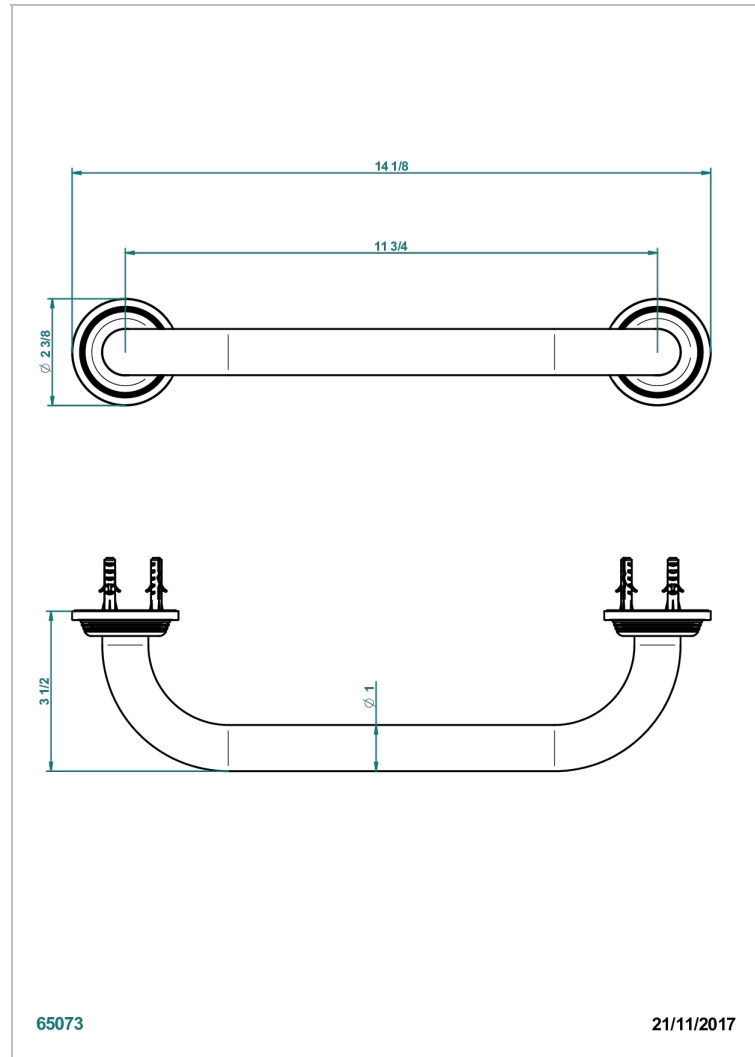

# GRAND CENTRAL BLACK ONYX

U9M-528S

Wc hand grip , 11 3/4" long

THG<sup>®</sup>  
PARIS

## CHARACTERISTIC

- Grand central Black Onyx
- Wc hand grip , 11 3/4" long