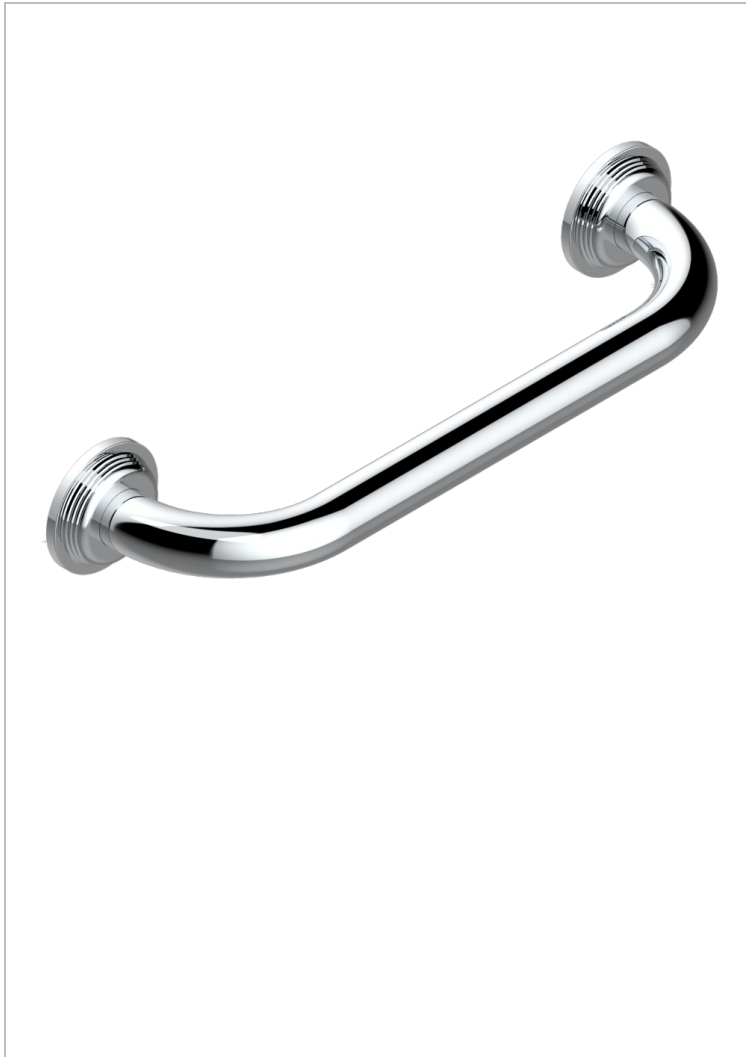

# GRAND CENTRAL BLACK ONYX

U9M-528S

Wc hand grip , 11 3/4" long

THG<sup>®</sup>  
PARIS

## CHARACTERISTIC

- Grand central Black Onyx
- Wc hand grip , 11 3/4" long

## AVAILABLE FINITIONS

Black ceram - D30  
Blush PVD - H62  
Brass color PVD - H49  
Brown bronze color PVD - F33  
Chrome polished - A02  
Copper antique matt, coated - H07

Gold color PVD - H52  
Gold mat - F07  
Gold polished - F01  
Graphite PVD - H64  
Light coated bronze - D01  
Matt Umber PVD - H67

Matt blush PVD - H60  
Matt brass color PVD - H50  
Matt brown bronze color PVD - F34  
Matt chrome (American satin) - C02  
Matt gold color PVD - H53  
Matt graphite PVD - H65

Matt nickel (American satin) - C01  
Matt nickel color PVD - H56  
Natural smoked Brass - A13  
Nickel antique / Sovereign - H28  
Nickel color PVD - H55  
Nickel polished - B01