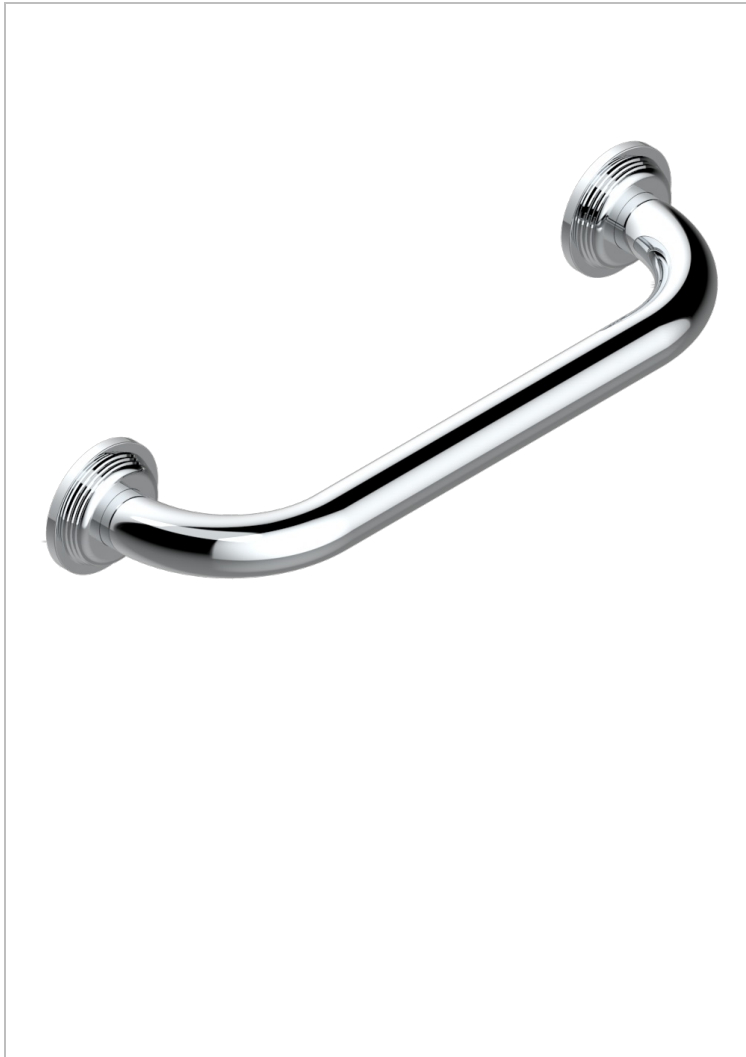

GRAND CENTRAL BLACK ONYX

U9M-528S

Bath hand grip, length: 300 mm

THG[®]
PARIS

CHARACTERISTIC

- Grand central Black Onyx
- Bath hand grip, length: 300 mm

AVAILABLE FINITIONS

Antique nickel - H28
Black ceram - D30
Blush PVD - H62
Brass color PVD - H49
Brown bronze color PVD - F33
Gold color PVD - H52

Graphite PVD - H64
Lacquered light bronze - D01
Matt Umber PVD - H67
Matt blush PVD - H60
Matt brass color PVD - H50
Matt brown bronze color PVD - F34

Matt chrome - C02
Matt gold - F07
Matt gold color PVD - H53
Matt graphite PVD - H65
Matt nickel (color finish) - C01
Matt nickel color PVD - H56

Natural smoked Brass - A13
Nickel color PVD - H55
Polished chrome (color finish) - A02
Polished gold (color finish) - F01
Polished nickel - B01
Soft gold - F30

Soft matt gold - F31
Umber PVD - H66
Varnished matt antique red copper
(color finish) - H07