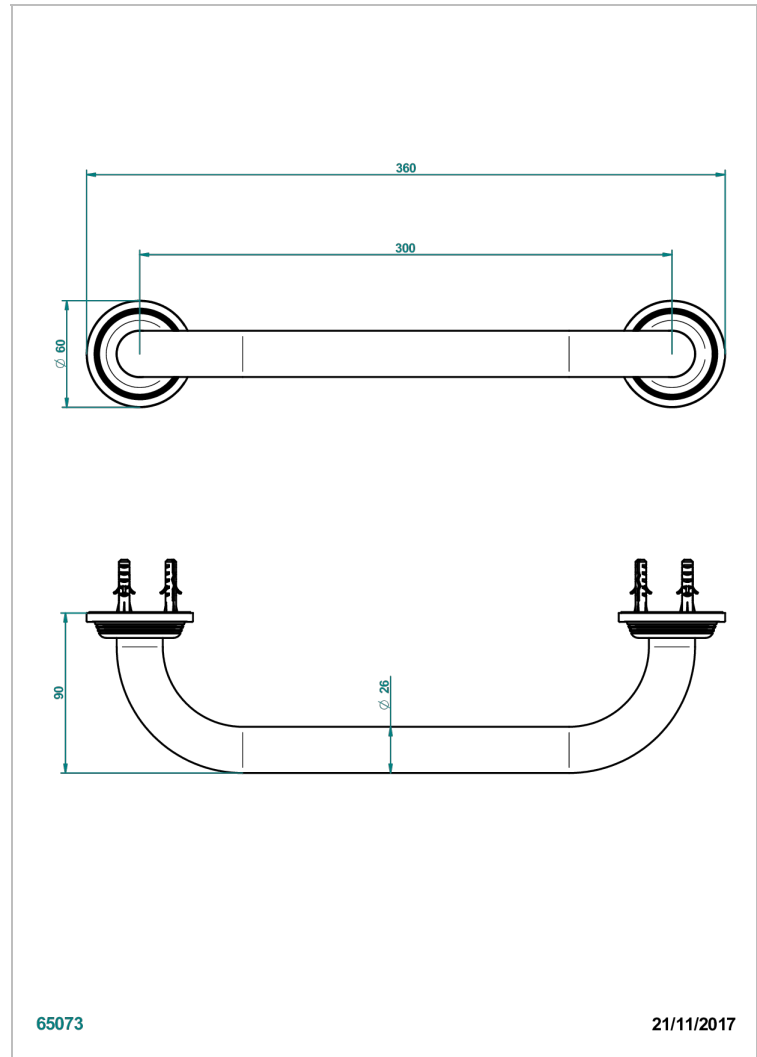

GRAND CENTRAL BLACK ONYX

U9M-528S

Bath hand grip, length: 300 mm

THG[®]
PARIS

CHARACTERISTIC

- Grand central Black Onyx
- Bath hand grip, length: 300 mm

AVAILABLE FINITIONS

Antique nickel - H28
Black ceram - D30
Blush PVD - H62
Brass color PVD - H49
Brown bronze color PVD - F33
Gold color PVD - H52