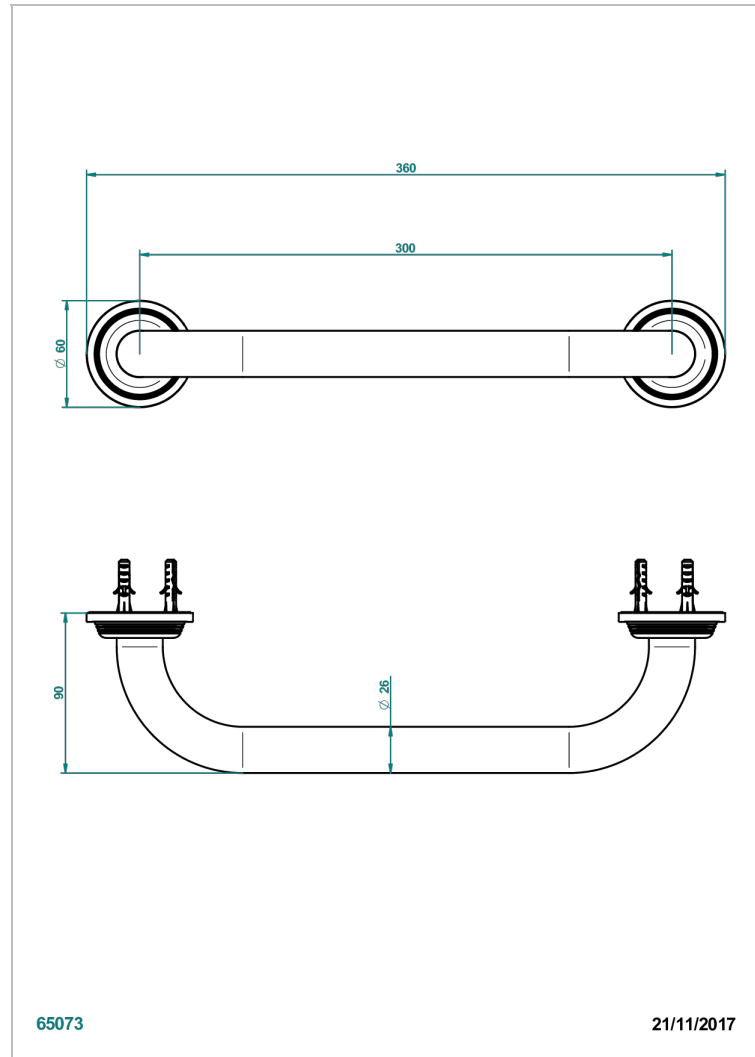

# GRAND CENTRAL BLACK ONYX

U9M-528S

Bath hand grip, length: 300 mm

THG<sup>®</sup>  
PARIS

## CHARACTERISTIC

- Grand central Black Onyx
- Bath hand grip, length: 300 mm