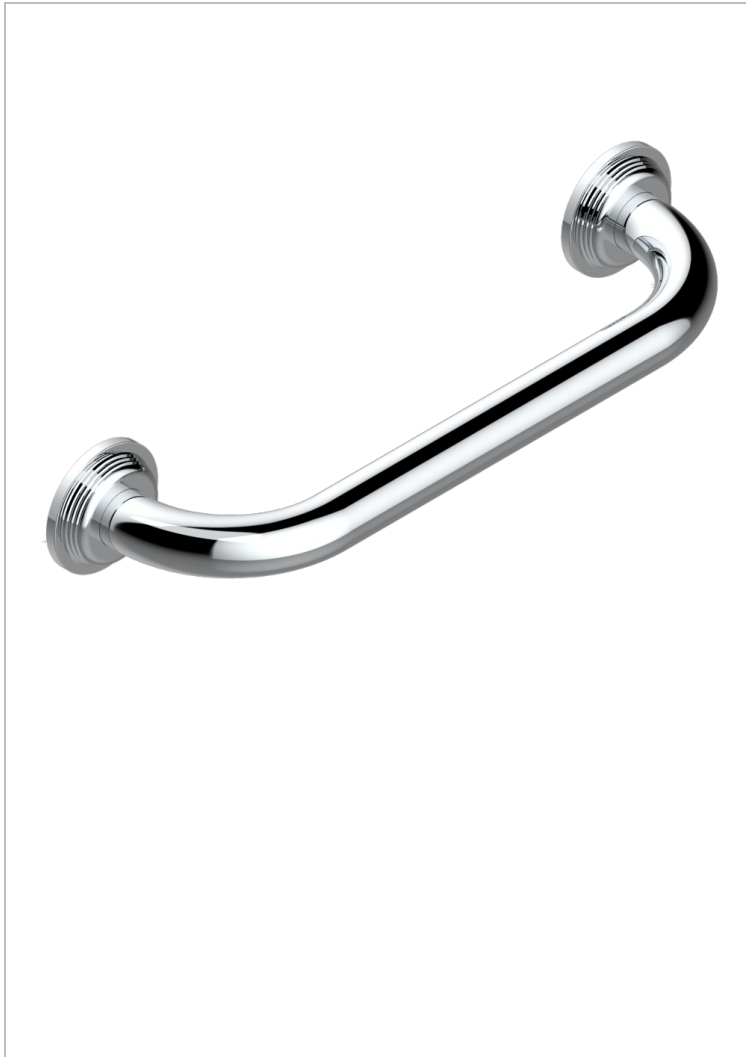

# GRAND CENTRAL BLACK ONYX

U9M-528S

Bath hand grip, length: 300 mm

THG<sup>®</sup>  
PARIS

## CHARACTERISTIC

- Grand central Black Onyx
- Bath hand grip, length: 300 mm

## AVAILABLE FINITIONS

Antique nickel - H28  
Black ceram - D30  
Blush PVD - H62  
Brass color PVD - H49  
Brown bronze color PVD - F33  
Gold color PVD - H52

Graphite PVD - H64  
Lacquered light bronze - D01  
Matt Umber PVD - H67  
Matt blush PVD - H60  
Matt brass color PVD - H50  
Matt brown bronze color PVD - F34