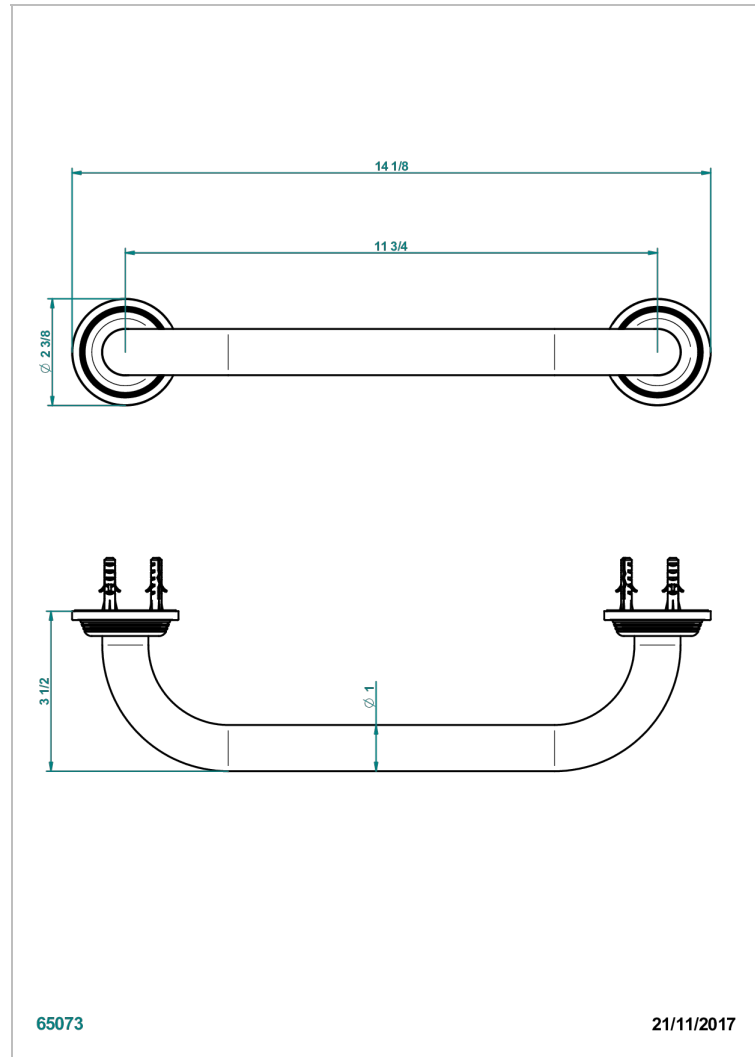

GRAND CENTRAL BLACK ONYX

U9M-528S

Bath hand grip, length: 300 mm

THG[®]
PARIS

CHARACTERISTIC

- Grand central Black Onyx
- Bath hand grip, length: 300 mm

AVAILABLE FINITIONS

Antique nickel - H28
Black ceram - D30
Blush PVD - H62
Brass color PVD - H49
Brown bronze color PVD - F33
Gold color PVD - H52