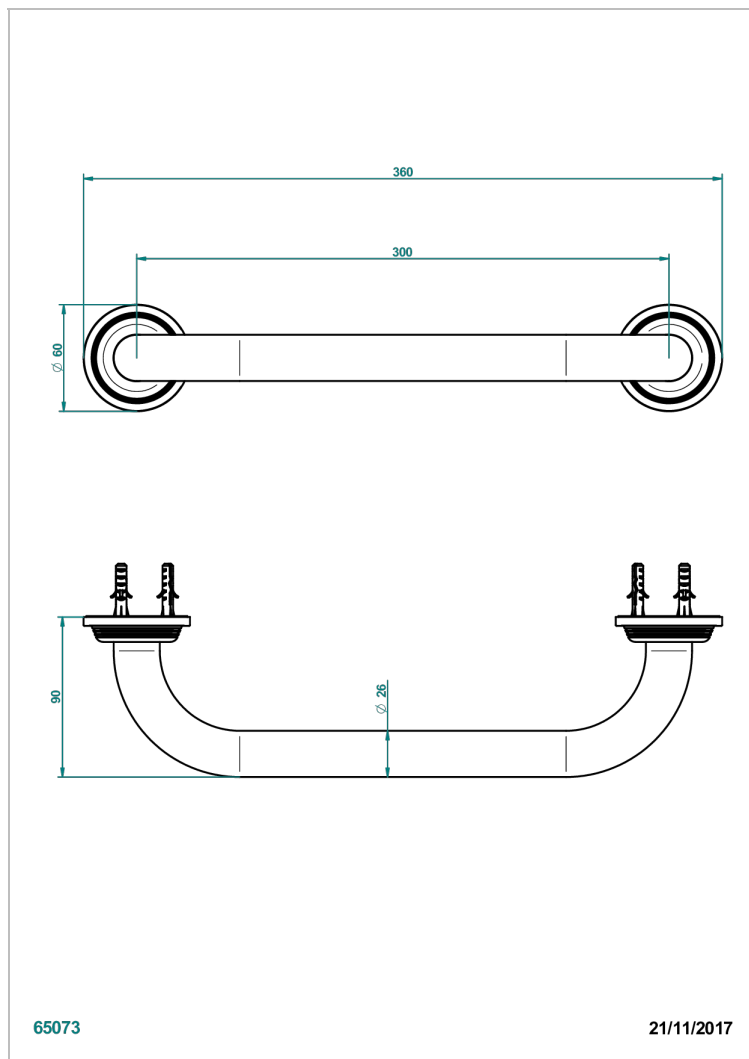

GRAND CENTRAL METAL WITH LEVER

U9L-528S

Bath hand grip, length: 300 mm

THG[®]
PARIS

CHARACTERISTIC

- Grand central Metal with lever
- Bath hand grip, length: 300 mm

AVAILABLE FINITIONS

Antique nickel - H28
Black ceram - D30
Blush PVD - H62
Brass color PVD - H49
Brown bronze color PVD - F33
Gold color PVD - H52