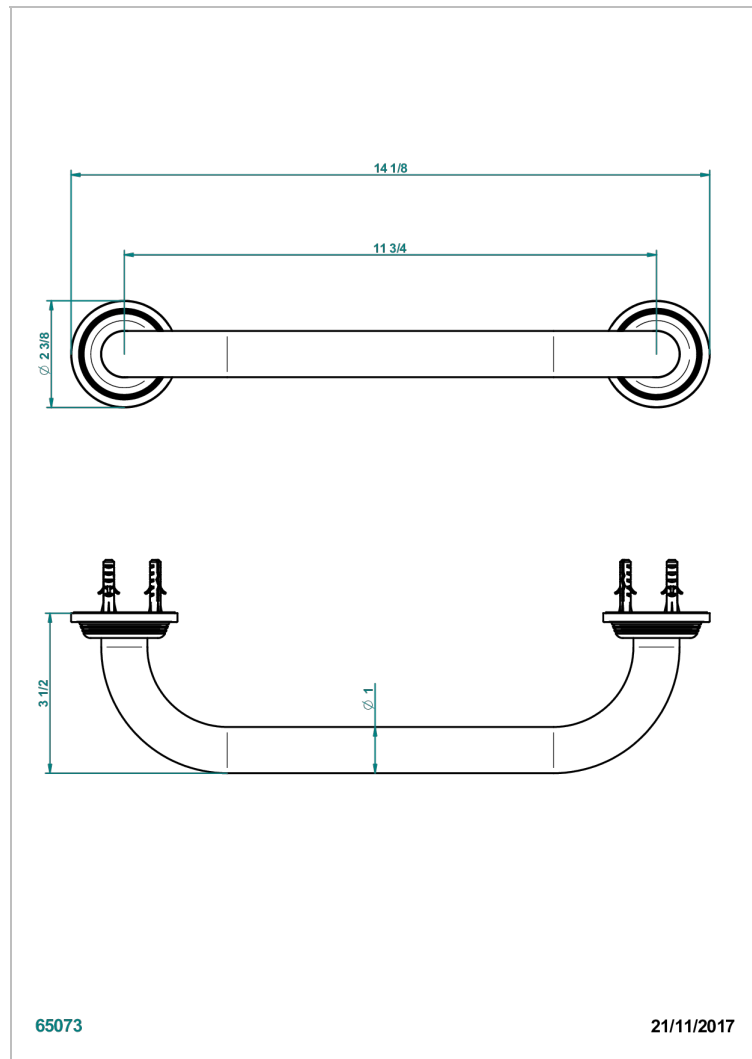

GRAND CENTRAL METAL WITH LEVER

U9L-528S

Bath hand grip, length: 300 mm

THG[®]
PARIS

CHARACTERISTIC

- Grand central Metal with lever
- Bath hand grip, length: 300 mm

AVAILABLE FINITIONS

Antique nickel - H28
Black ceram - D30
Blush PVD - H62
Brass color PVD - H49
Brown bronze color PVD - F33
Gold color PVD - H52