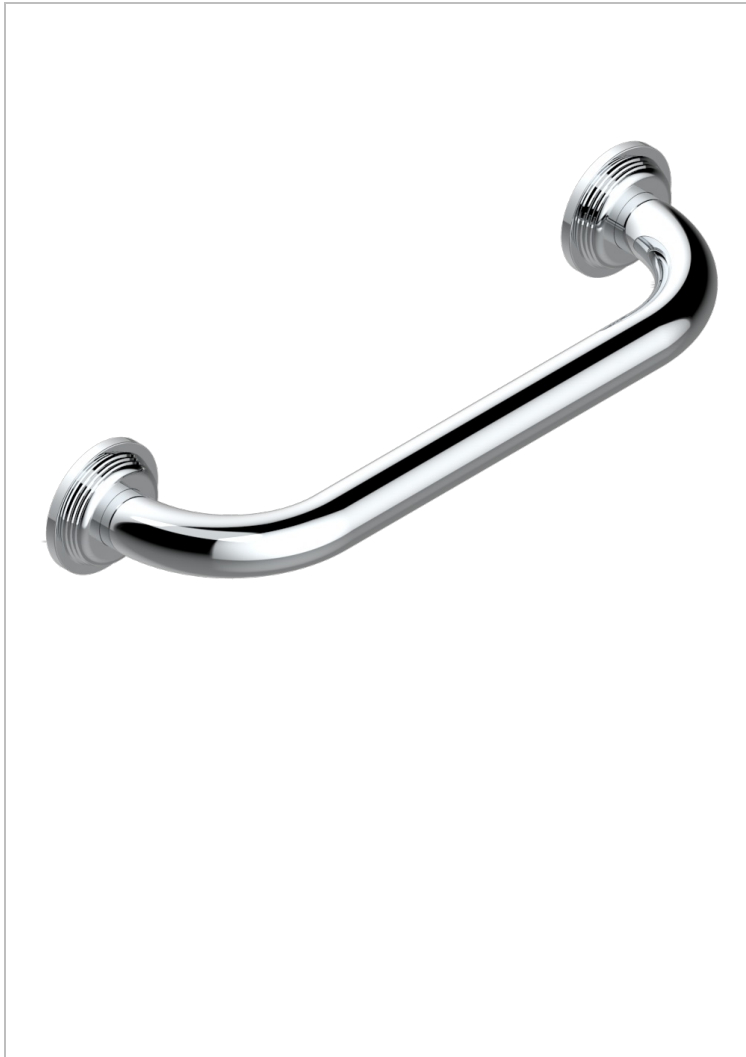

GRAND CENTRAL METAL WITH LEVER

U9L-528S

Wannengriff 300 mm

THG[®]
PARIS

EIGENSCHAFTEN

- Grand central Metal with lever
- Wannengriff 300 mm

VERFÜGBARE OBERFLÄCHEN

Altnickel - H28
Blassgold - F30
Blassgold matt unlackiert - F31
Bronze hell - D01
Chrom - A02
Chrom matt - C02

Gold - F01
Gold matt - F07
Kupfer altrot matt lackiert - H07
Mattschwarz keramik - D30
Natural smoked Brass - A13
Nickel matt - C01

Polished chrome with gold inlay - GA1
Pvd blush - H62
Pvd blush matt - H60
Pvd bronze braun - F33
Pvd bronze braun matt - F34
Pvd gold - H52