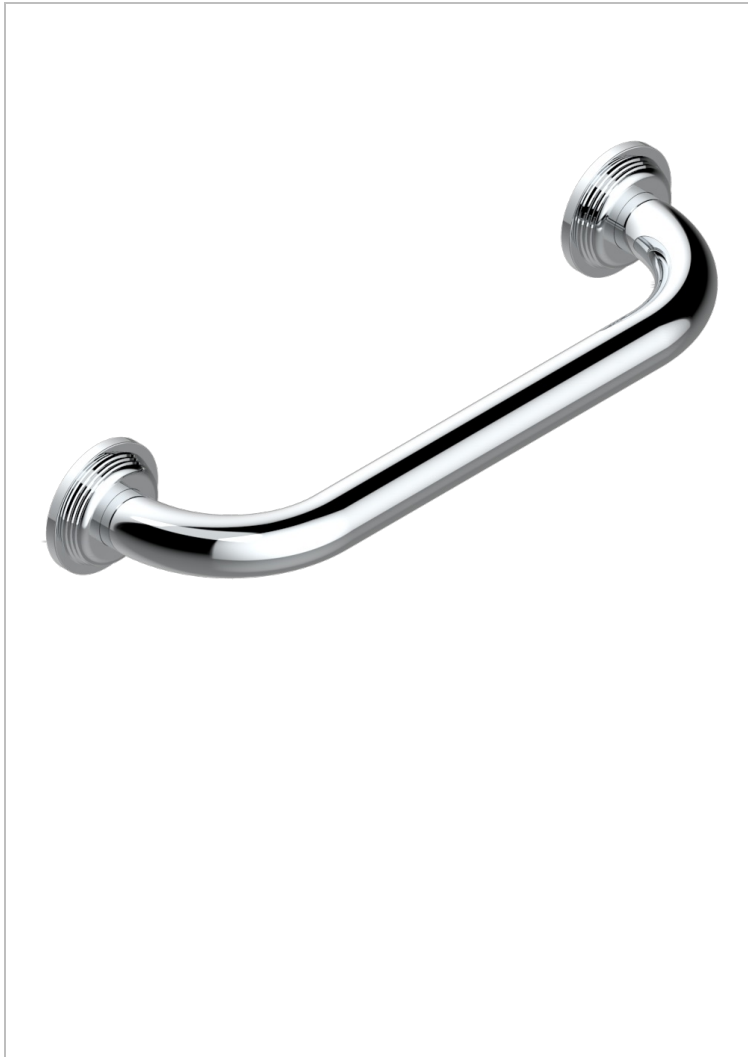

GRAND CENTRAL METAL WITH LEVER

U9L-528S

Bath hand grip, length: 300 mm

CHARACTERISTIC

- Grand central Metal with lever
- Bath hand grip, length: 300 mm

AVAILABLE FINITIONS

Antique nickel - H28
Black ceram - D30
Blush PVD - H62
Brass color PVD - H49
Brown bronze color PVD - F33
Gold color PVD - H52

Graphite PVD - H64
Lacquered light bronze - D01
Matt Umber PVD - H67
Matt blush PVD - H60
Matt brass color PVD - H50
Matt brown bronze color PVD - F34

Matt chrome - C02
Matt gold - F07
Matt gold color PVD - H53
Matt graphite PVD - H65
Matt nickel (color finish) - C01
Matt nickel color PVD - H56

Natural smoked Brass - A13
Nickel color PVD - H55
Polished chrome (color finish) - A02
Polished chrome with gold inlay - GA1
Polished gold (color finish) - F01
Polished nickel - B01

Soft gold - F30
Soft matt gold - F31
Umber PVD - H66
Varnished matt antique red copper (color finish) - H07