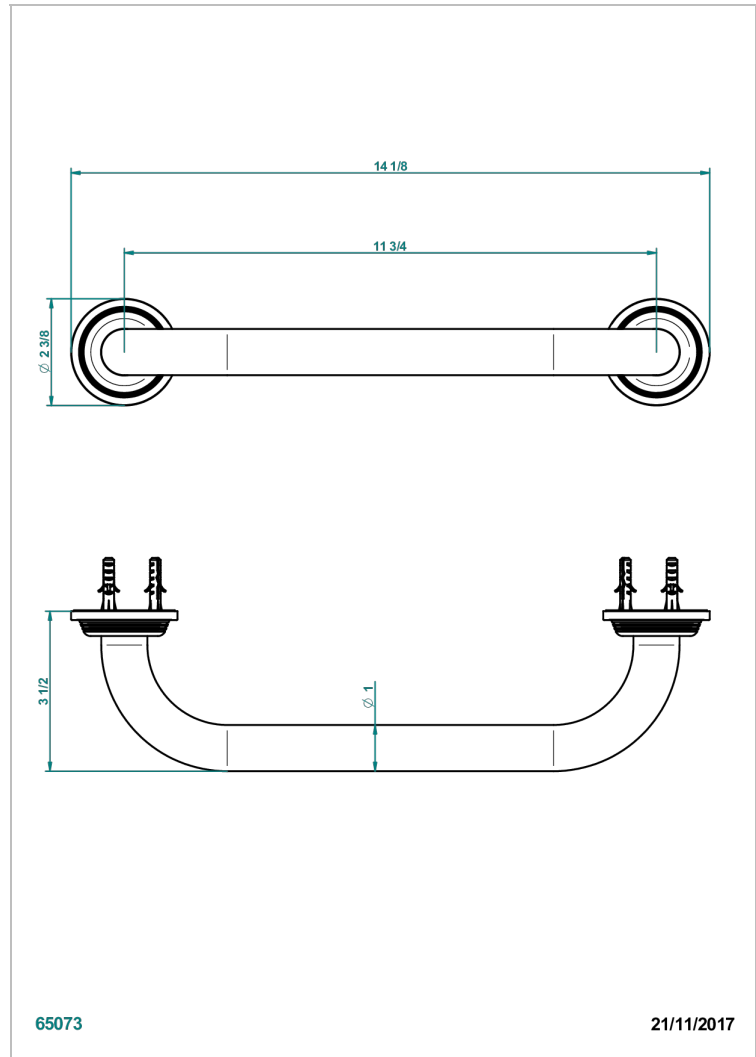

GRAND CENTRAL METAL WITH LEVER

U9L-528S

Bath hand grip, length: 300 mm

CHARACTERISTIC

- Grand central Metal with lever
- Bath hand grip, length: 300 mm

AVAILABLE FINITIONS

Antique nickel - H28
Black ceram - D30
Blush PVD - H62
Brass color PVD - H49
Brown bronze color PVD - F33
Gold color PVD - H52