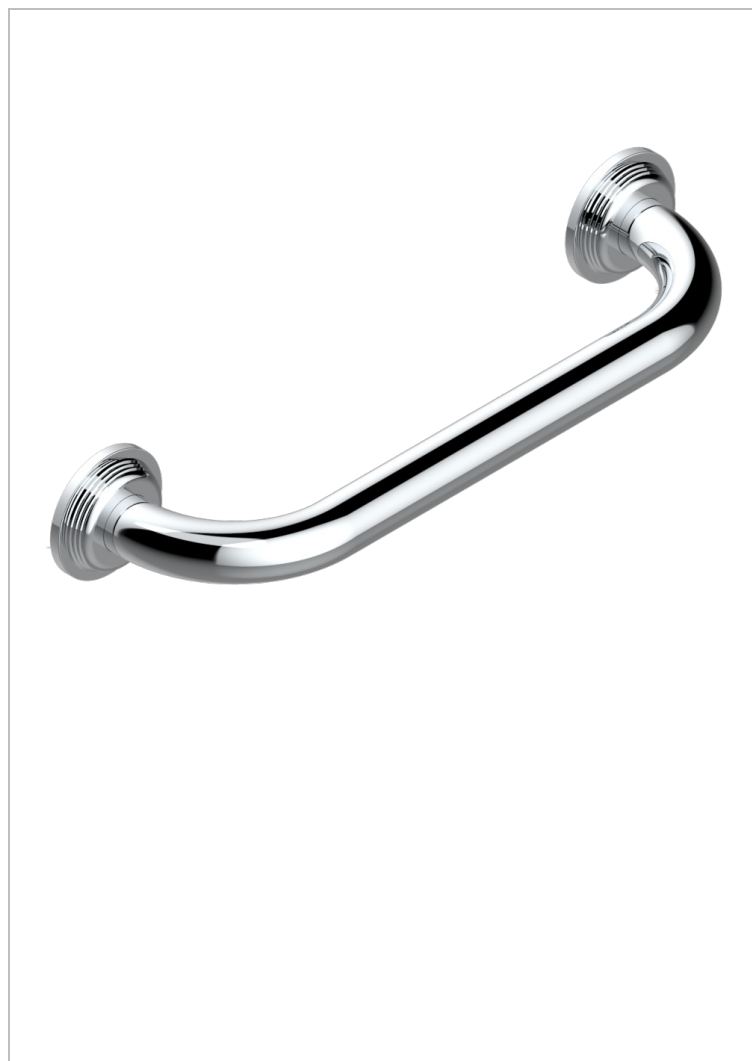

# GRAND CENTRAL METAL WITH LEVER

U9L-528S

Wannengriff 300 mm

THG<sup>®</sup>  
PARIS

## EIGENSCHAFTEN

- Grand central Metal with lever
- Wannengriff 300 mm

## VERFÜGBARE OBERFLÄCHEN

Altnickel - H28  
Blassgold - F30  
Blassgold matt unlackiert - F31  
Bronze hell - D01  
Chrom - A02  
Chrom matt - C02

Gold - F01  
Gold matt - F07  
Kupfer altrot matt lackiert - H07  
Mattschwarz keramik - D30  
Natural smoked Brass - A13  
Nickel matt - C01

Polished chrome with gold inlay - GA1  
Pvd blush - H62  
Pvd blush matt - H60  
Pvd bronze braun - F33  
Pvd bronze braun matt - F34  
Pvd gold - H52

Pvd gold matt - H53  
Pvd graphite - H64  
Pvd graphite matt - H65  
Pvd messing - H49  
Pvd messing matt - H50  
Pvd nickel - H55