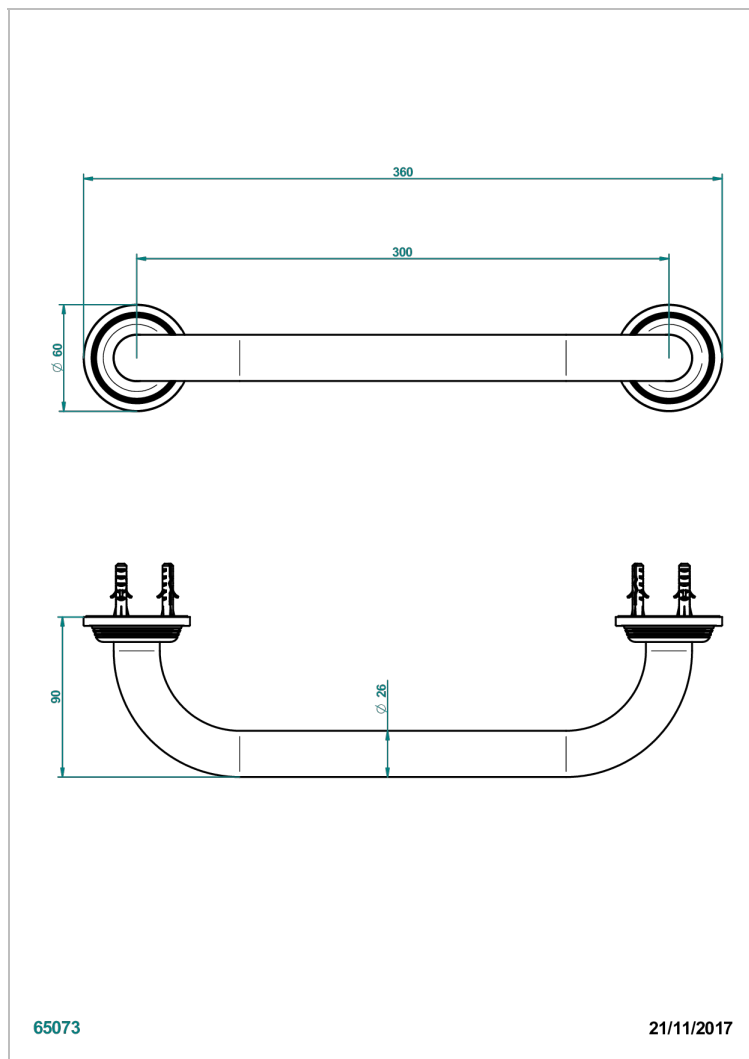

# GRAND CENTRAL METAL WITH LEVER

U9L-528S

Bath hand grip, length: 300 mm

THG<sup>®</sup>  
PARIS

## CHARACTERISTIC

- Grand central Metal with lever
- Bath hand grip, length: 300 mm