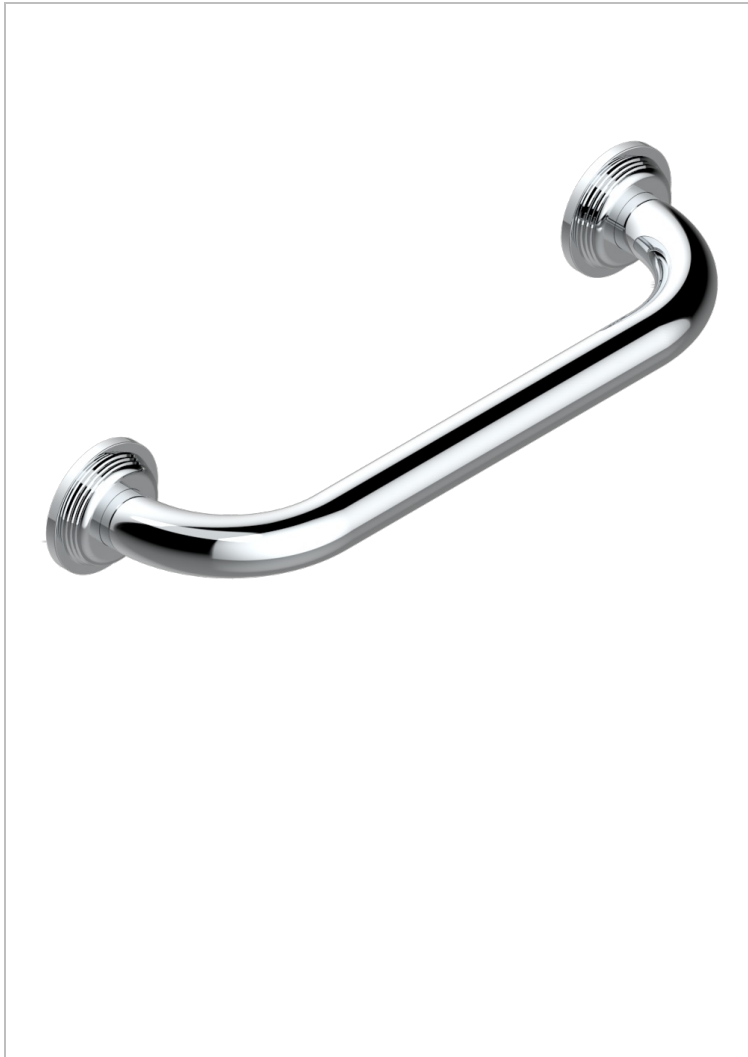

# GRAND CENTRAL METAL WITH LEVER

U9L-528S

Wannengriff 300 mm

THG<sup>®</sup>  
PARIS

## EIGENSCHAFTEN

- Grand central Metal with lever
- Wannengriff 300 mm

## VERFÜGBARE OBERFLÄCHEN

Altnickel - H28  
Blassgold - F30  
Blassgold matt unlackiert - F31  
Bronze hell - D01  
Chrom - A02  
Chrom matt - C02

Gold - F01  
Gold matt - F07  
Kupfer altrot matt lackiert - H07  
Mattschwarz keramik - D30  
Natural smoked Brass - A13  
Nickel matt - C01

Polished chrome with gold inlay - GA1  
Pvd blush - H62  
Pvd blush matt - H60  
Pvd bronze braun - F33  
Pvd bronze braun matt - F34  
Pvd gold - H52

Pvd gold matt - H53  
Pvd graphite - H64  
Pvd graphite matt - H65  
Pvd messing - H49  
Pvd messing matt - H50  
Pvd nickel - H55