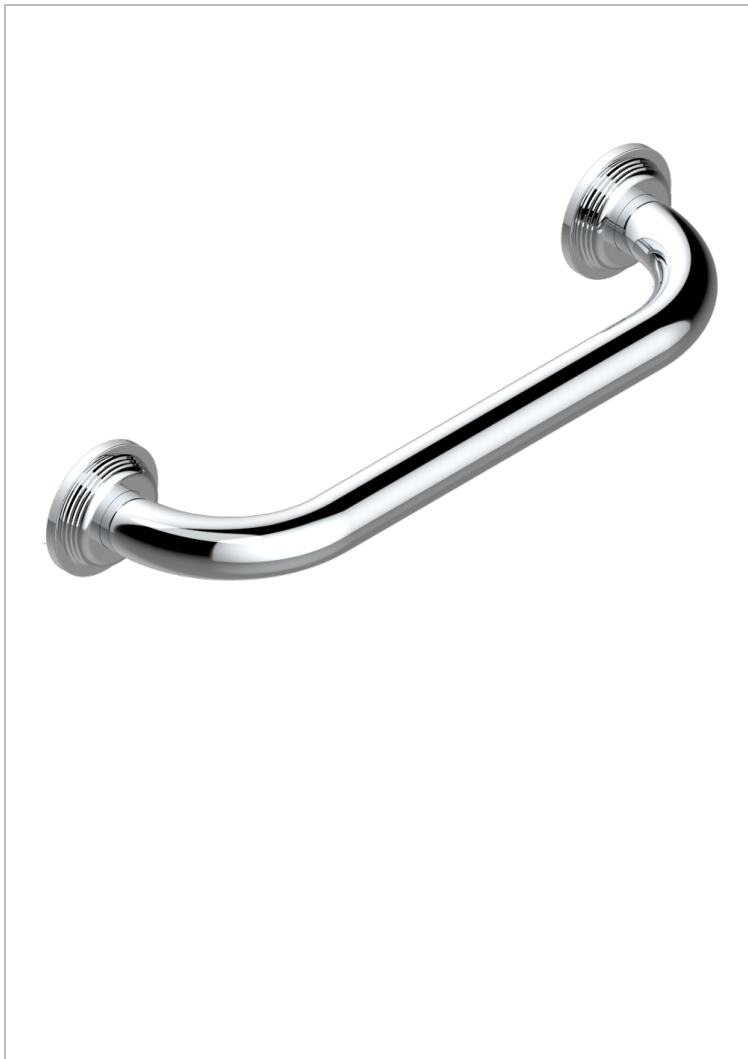

GRAND CENTRAL METAL WITH LEVER

U9L-528S

Bath hand grip, length: 300 mm

THG[®]
PARIS

CHARACTERISTIC

- Grand central Metal with lever
- Bath hand grip, length: 300 mm

AVAILABLE FINITIONS

Antique nickel - H28
Black ceram - D30
Blush PVD - H62
Brass color PVD - H49
Brown bronze color PVD - F33
Gold color PVD - H52

Graphite PVD - H64
Lacquered light bronze - D01
Matt Umber PVD - H67
Matt blush PVD - H60
Matt brass color PVD - H50
Matt brown bronze color PVD - F34

Matt chrome - C02
Matt gold - F07
Matt gold color PVD - H53
Matt graphite PVD - H65
Matt nickel (color finish) - C01
Matt nickel color PVD - H56

Natural smoked Brass - A13
Nickel color PVD - H55
Polished chrome (color finish) - A02
Polished chrome with gold inlay - GA1
Polished gold (color finish) - F01
Polished nickel - B01

Soft gold - F30
Soft matt gold - F31
Umber PVD - H66
Varnished matt antique red copper (color finish) - H07