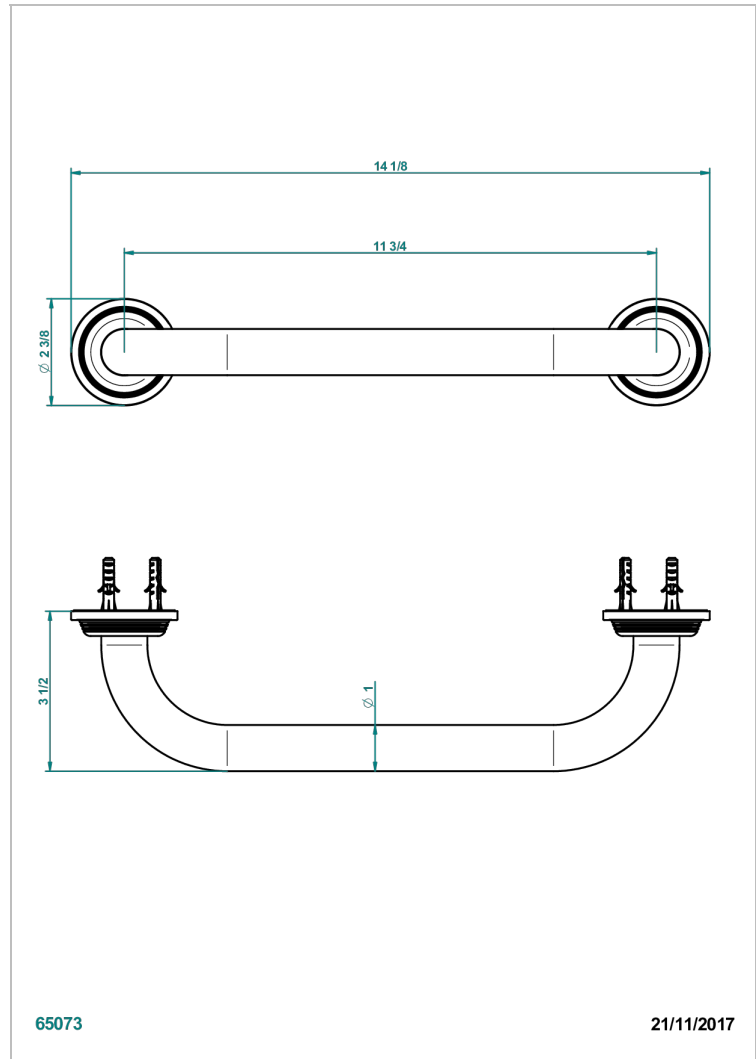

GRAND CENTRAL METAL WITH LEVER

U9L-528S

Bath hand grip, length: 300 mm

THG[®]
PARIS

CHARACTERISTIC

- Grand central Metal with lever
- Bath hand grip, length: 300 mm

AVAILABLE FINITIONS

Antique nickel - H28
Black ceram - D30
Blush PVD - H62
Brass color PVD - H49
Brown bronze color PVD - F33
Gold color PVD - H52