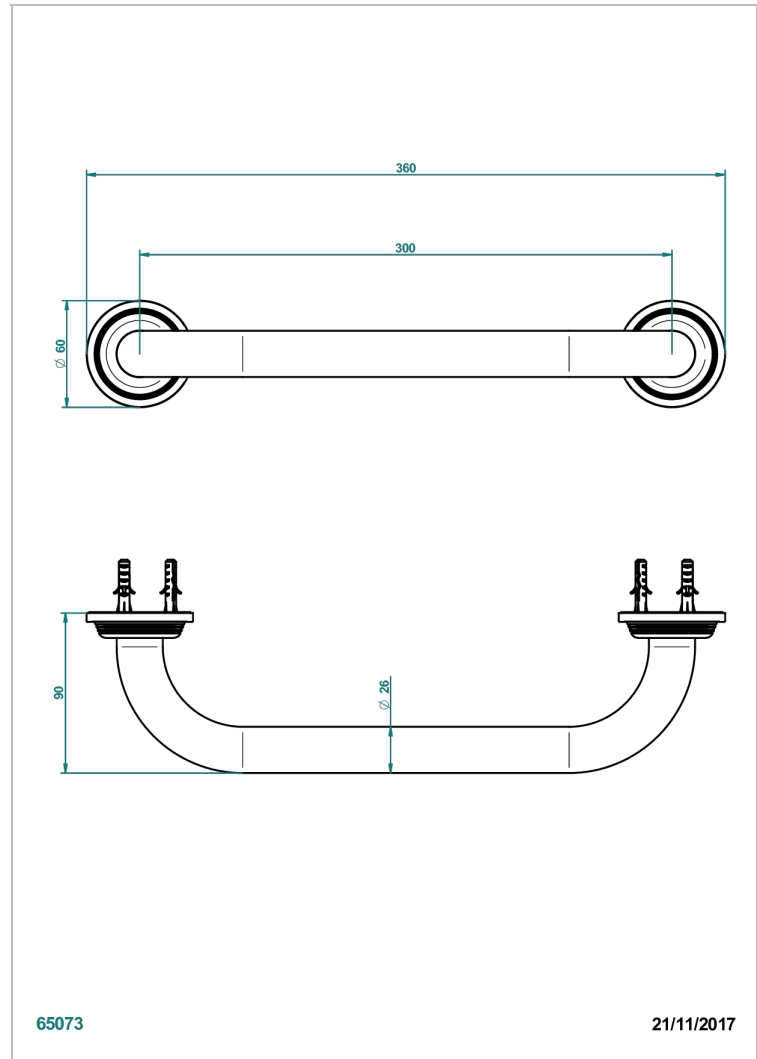

# GRAND CENTRAL METAL

U9K-528S

Bath hand grip, length: 300 mm

## CHARACTERISTIC

- Grand central Metal
- Bath hand grip, length: 300 mm