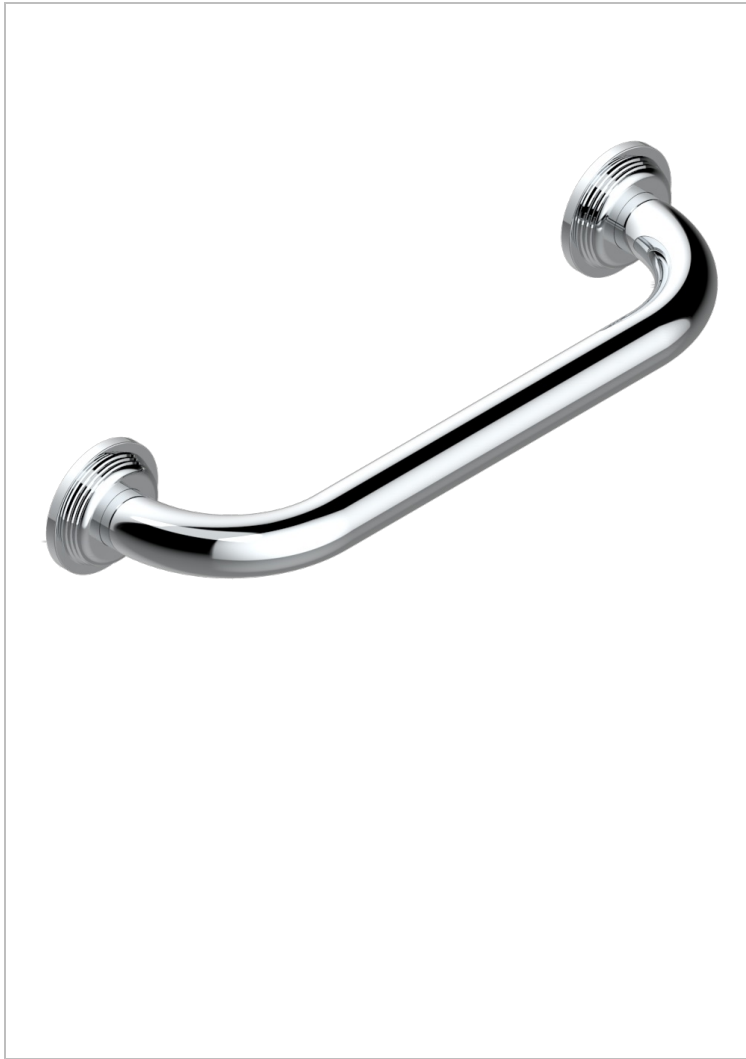

# GRAND CENTRAL METAL

U9K-528S

Bath hand grip, length: 300 mm

## CHARACTERISTIC

- Grand central Metal
- Bath hand grip, length: 300 mm

## AVAILABLE FINITIONS

Antique nickel - H28  
Black ceram - D30  
Blush PVD - H62  
Brass color PVD - H49  
Brown bronze color PVD - F33  
Gold color PVD - H52

Graphite PVD - H64  
Lacquered light bronze - D01  
Matt Umber PVD - H67  
Matt blush PVD - H60  
Matt brass color PVD - H50  
Matt brown bronze color PVD - F34