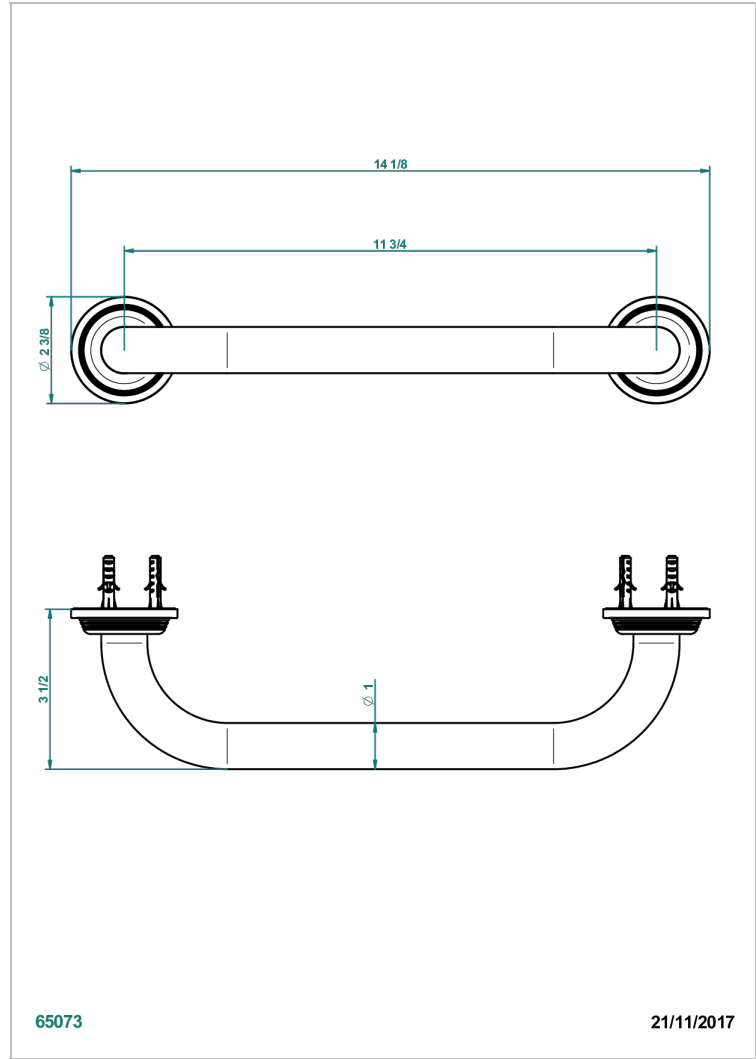

GRAND CENTRAL METAL

U9K-528S

Bath hand grip, length: 300 mm

CHARACTERISTIC

- Grand central Metal
- Bath hand grip, length: 300 mm

AVAILABLE FINITIONS

Antique nickel - H28
Black ceram - D30
Blush PVD - H62
Brass color PVD - H49
Brown bronze color PVD - F33
Gold color PVD - H52