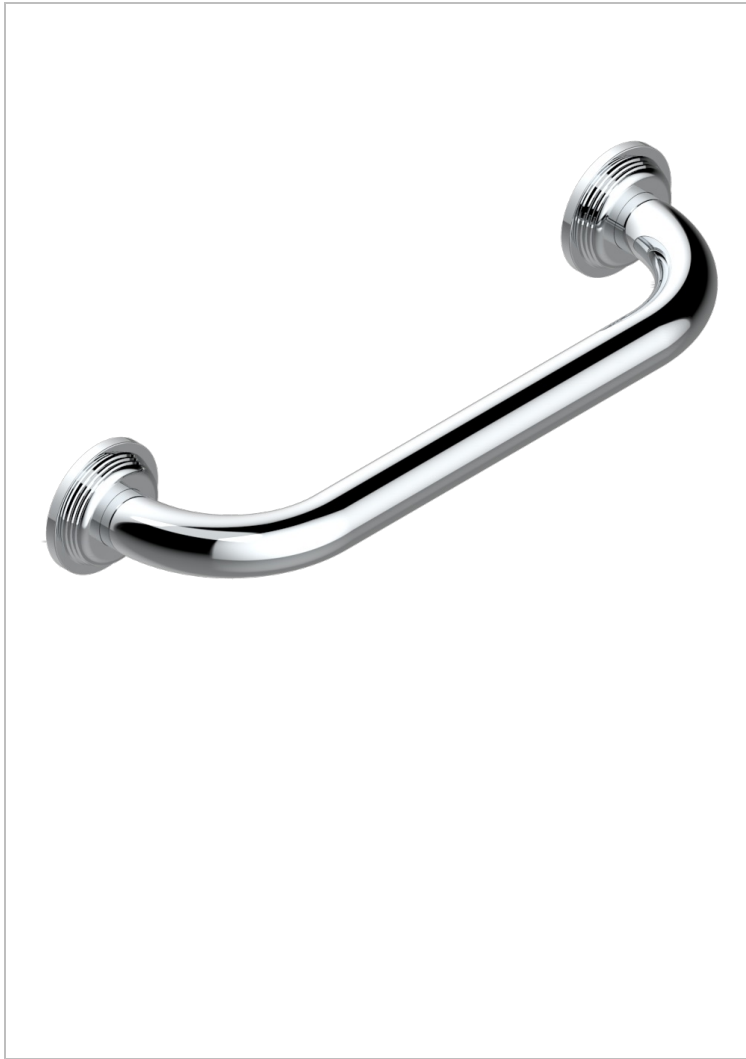

GRAND CENTRAL METAL

U9K-528S

Bath hand grip, length: 300 mm

CHARACTERISTIC

- Grand central Metal
- Bath hand grip, length: 300 mm

AVAILABLE FINITIONS

Antique nickel - H28
Black ceram - D30
Blush PVD - H62
Brass color PVD - H49
Brown bronze color PVD - F33
Gold color PVD - H52

Graphite PVD - H64
Lacquered light bronze - D01
Matt Umber PVD - H67
Matt blush PVD - H60
Matt brass color PVD - H50
Matt brown bronze color PVD - F34

Matt chrome - C02
Matt gold - F07
Matt gold color PVD - H53
Matt graphite PVD - H65
Matt nickel (color finish) - C01
Matt nickel color PVD - H56

Natural smoked Brass - A13
Nickel color PVD - H55
Polished chrome (color finish) - A02
Polished chrome with gold inlay - GA1
Polished gold (color finish) - F01
Polished nickel - B01

Soft gold - F30
Soft matt gold - F31
Umber PVD - H66
Varnished matt antique red copper (color finish) - H07