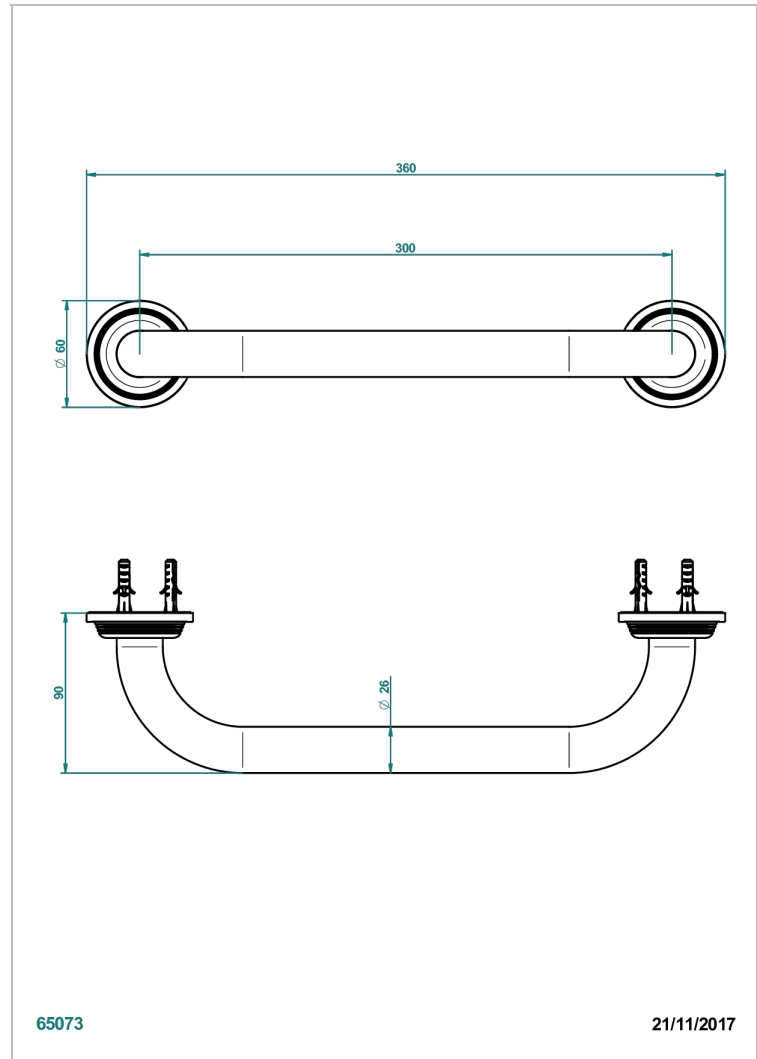

GRAND CENTRAL METAL

U9K-528S

Bath hand grip, length: 300 mm

CHARACTERISTIC

- Grand central Metal
- Bath hand grip, length: 300 mm

AVAILABLE FINITIONS

Antique nickel - H28
Black ceram - D30
Blush PVD - H62
Brass color PVD - H49
Brown bronze color PVD - F33
Gold color PVD - H52