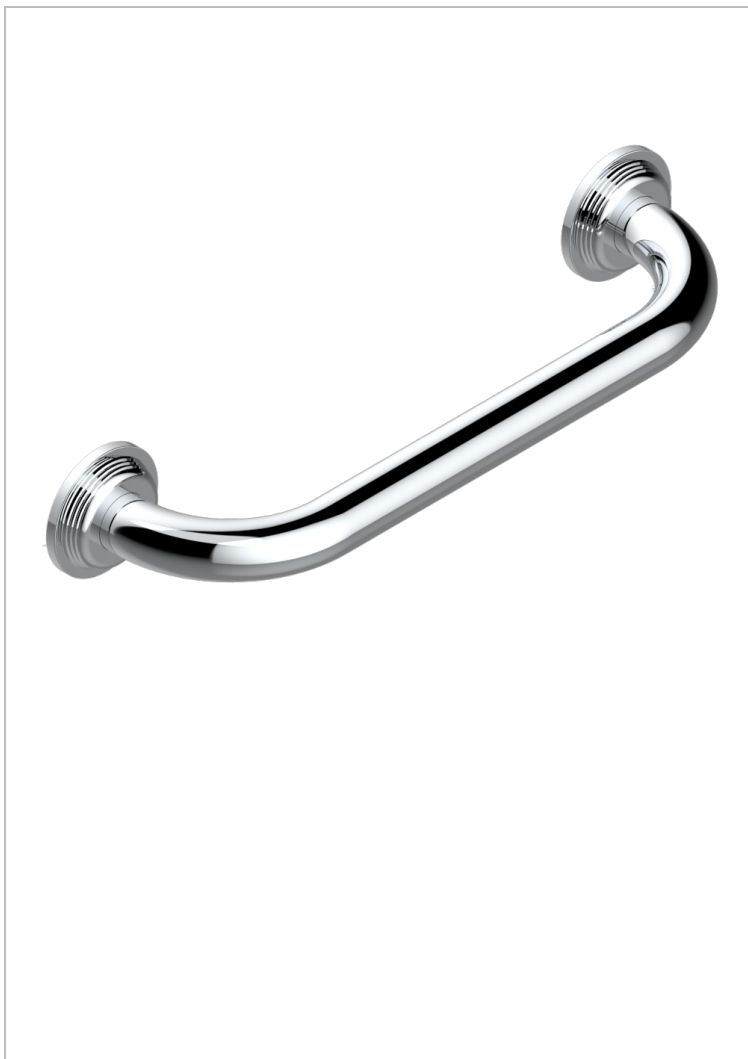

# GRAND CENTRAL METAL

U9K-528S

Wannengriff 300 mm

THG<sup>®</sup>  
PARIS

## EIGENSCHAFTEN

- Grand central Metal
- Wannengriff 300 mm

## VERFÜGBARE OBERFLÄCHEN

Altnickel - H28  
Blassgold - F30  
Blassgold matt unlackiert - F31  
Bronze hell - D01  
Chrom - A02  
Chrom matt - C02

Gold - F01  
Gold matt - F07  
Kupfer altrot matt lackiert - H07  
Mattschwarz keramik - D30  
Natural smoked Brass - A13  
Nickel matt - C01

Polished chrome with gold inlay - GA1  
Pvd blush - H62  
Pvd blush matt - H60  
Pvd bronze braun - F33  
Pvd bronze braun matt - F34  
Pvd gold - H52

Pvd gold matt - H53  
Pvd graphite - H64  
Pvd graphite matt - H65  
Pvd messing - H49  
Pvd messing matt - H50  
Pvd nickel - H55