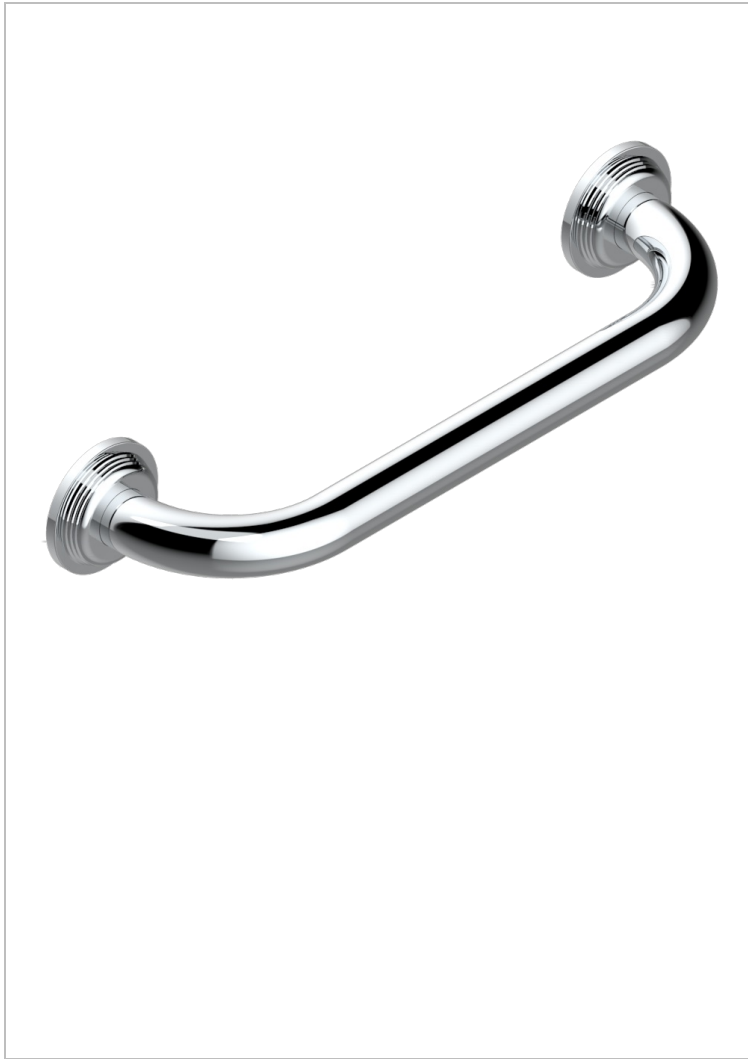

GRAND CENTRAL METAL

U9K-528S

Bath hand grip, length: 300 mm

65073

21/11/2017

CHARACTERISTIC

- Grand central Metal
- Bath hand grip, length: 300 mm

AVAILABLE FINITIONS

Antique nickel - H28
Black ceram - D30
Blush PVD - H62
Brass color PVD - H49
Brown bronze color PVD - F33
Gold color PVD - H52

Graphite PVD - H64
Lacquered light bronze - D01
Matt Umber PVD - H67
Matt blush PVD - H60
Matt brass color PVD - H50
Matt brown bronze color PVD - F34

Matt chrome - C02
Matt gold - F07
Matt gold color PVD - H53
Matt graphite PVD - H65
Matt nickel (color finish) - C01
Matt nickel color PVD - H56

Natural smoked Brass - A13
Nickel color PVD - H55
Polished chrome (color finish) - A02
Polished chrome with gold inlay - GA1
Polished gold (color finish) - F01
Polished nickel - B01

Soft gold - F30
Soft matt gold - F31
Umber PVD - H66
Varnished matt antique red copper (color finish) - H07