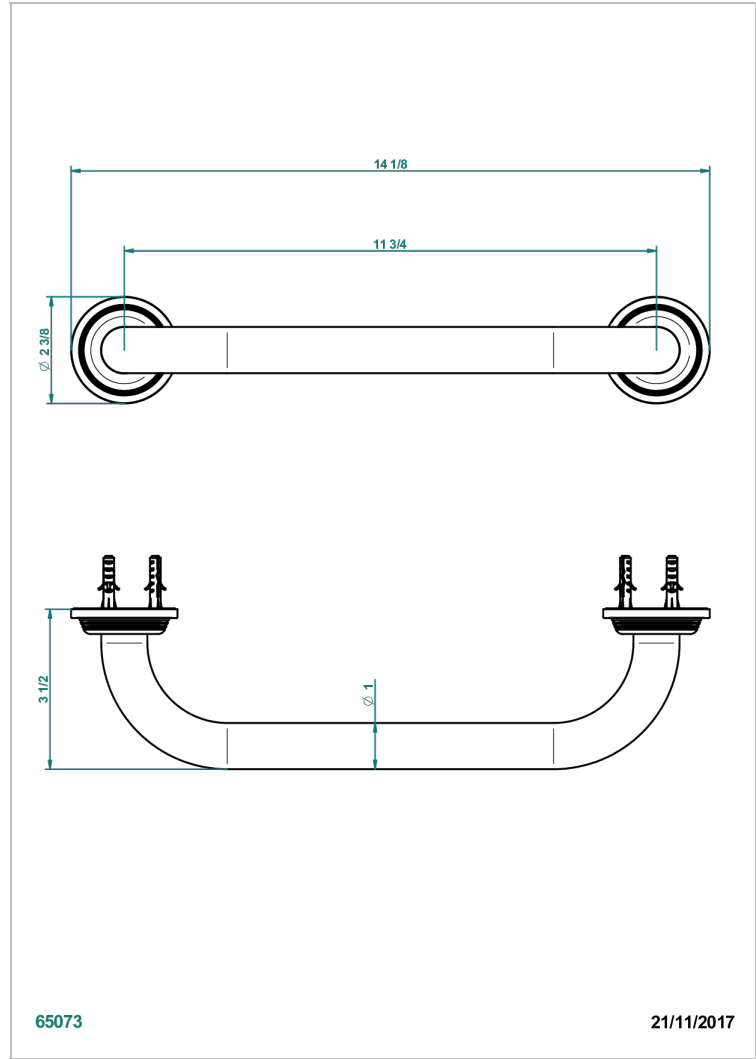

GRAND CENTRAL METAL

U9K-528S

Bath hand grip, length: 300 mm

65073

21/11/2017

CHARACTERISTIC

- Grand central Metal
- Bath hand grip, length: 300 mm

AVAILABLE FINITIONS