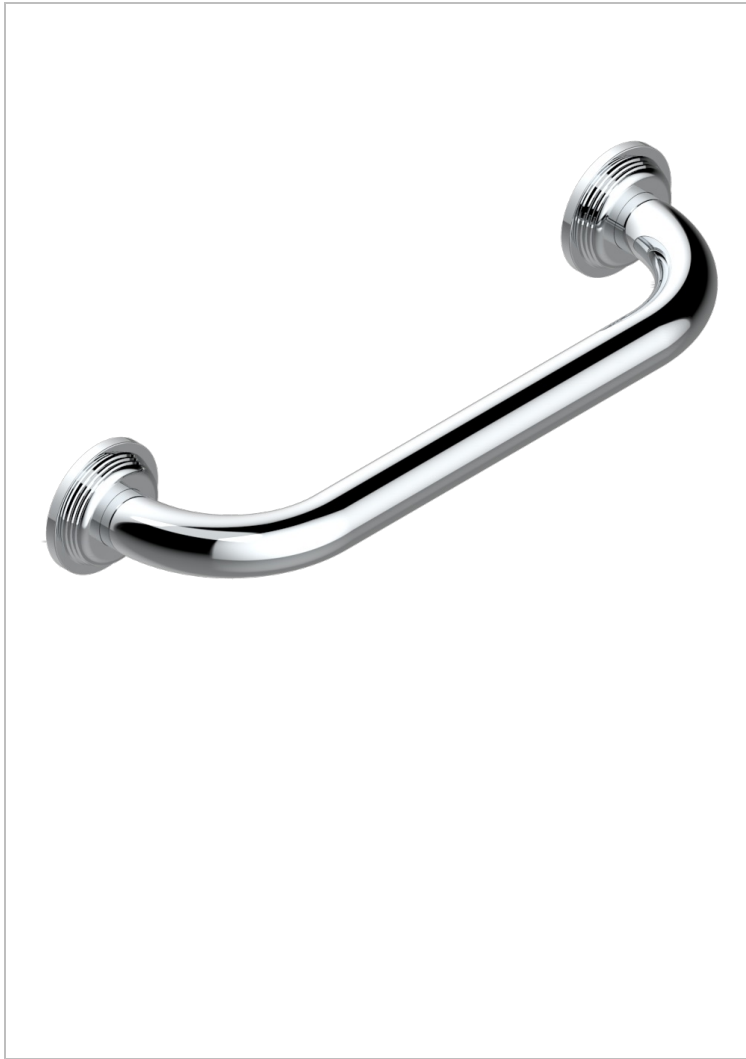

# GRAND CENTRAL METAL

U9K-528S

Wannengriff 300 mm

THG<sup>®</sup>  
PARIS

## EIGENSCHAFTEN

- Grand central Metal
- Wannengriff 300 mm

## VERFÜGBARE OBERFLÄCHEN

Altnickel - H28  
Blassgold - F30  
Blassgold matt unlackiert - F31  
Bronze hell - D01  
Chrom - A02  
Chrom matt - C02

Gold - F01  
Gold matt - F07  
Kupfer altrot matt lackiert - H07  
Mattschwarz keramik - D30  
Natural smoked Brass - A13  
Nickel matt - C01

Polished chrome with gold inlay - GA1  
Pvd blush - H62  
Pvd blush matt - H60  
Pvd bronze braun - F33  
Pvd bronze braun matt - F34  
Pvd gold - H52

Pvd gold matt - H53  
Pvd graphite - H64  
Pvd graphite matt - H65  
Pvd messing - H49  
Pvd messing matt - H50  
Pvd nickel - H55