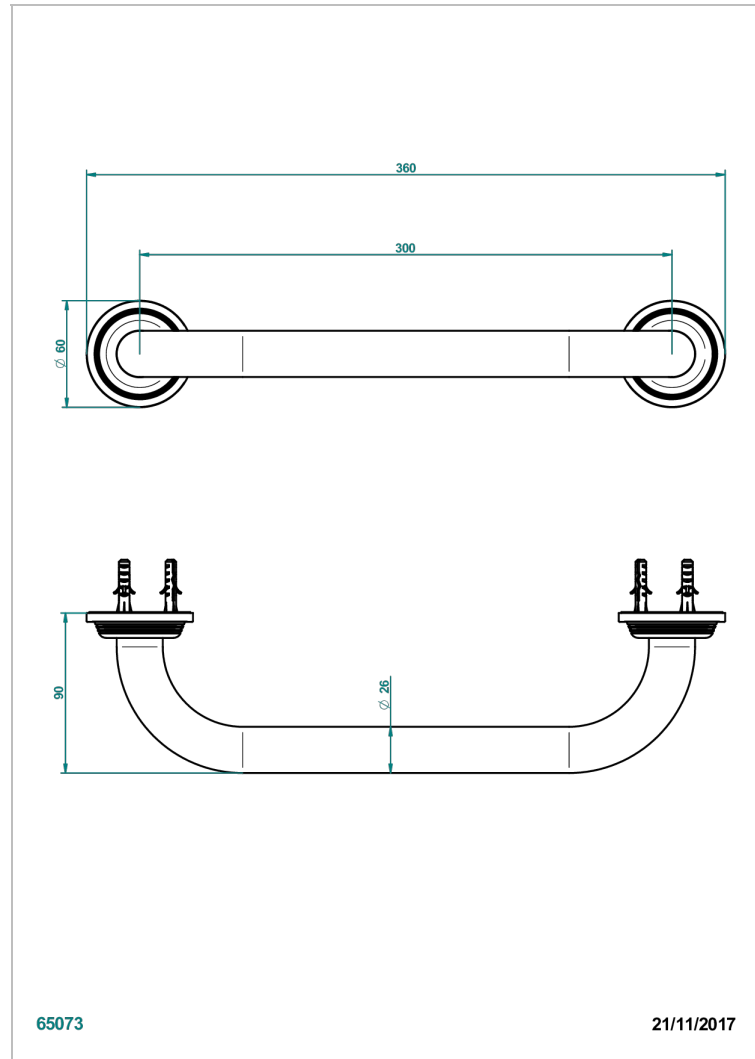

GRAND CENTRAL METAL

U9K-528S

Bath hand grip, length: 300 mm

CHARACTERISTIC

- Grand central Metal
- Bath hand grip, length: 300 mm

AVAILABLE FINITIONS

Antique nickel - H28
Black ceram - D30
Blush PVD - H62
Brass color PVD - H49
Brown bronze color PVD - F33
Gold color PVD - H52