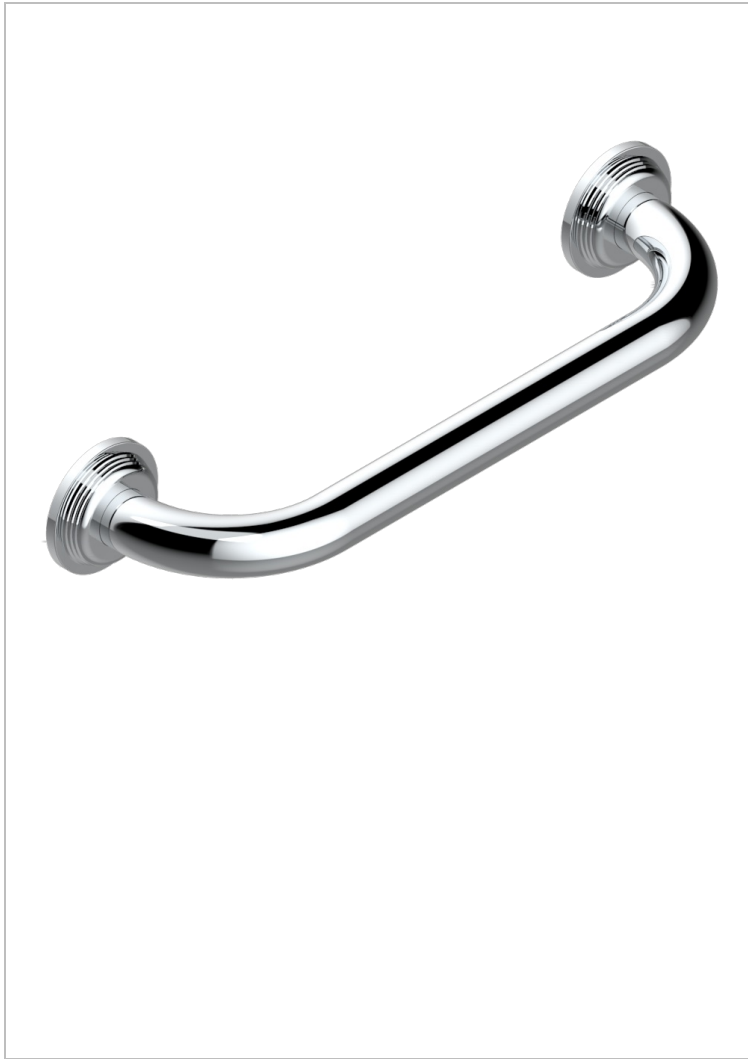

GRAND CENTRAL METAL

U9K-528S

Bath hand grip, length: 300 mm

CHARACTERISTIC

- Grand central Metal
- Bath hand grip, length: 300 mm

AVAILABLE FINITIONS

Antique nickel - H28
Black ceram - D30
Blush PVD - H62
Brass color PVD - H49
Brown bronze color PVD - F33
Gold color PVD - H52

Graphite PVD - H64
Lacquered light bronze - D01
Matt Umber PVD - H67
Matt blush PVD - H60
Matt brass color PVD - H50
Matt brown bronze color PVD - F34

Matt chrome - C02
Matt gold - F07
Matt gold color PVD - H53
Matt graphite PVD - H65
Matt nickel (color finish) - C01
Matt nickel color PVD - H56

Natural smoked Brass - A13
Nickel color PVD - H55
Polished chrome (color finish) - A02
Polished chrome with gold inlay - GA1
Polished gold (color finish) - F01
Polished nickel - B01

Soft gold - F30
Soft matt gold - F31
Umber PVD - H66
Varnished matt antique red copper (color finish) - H07