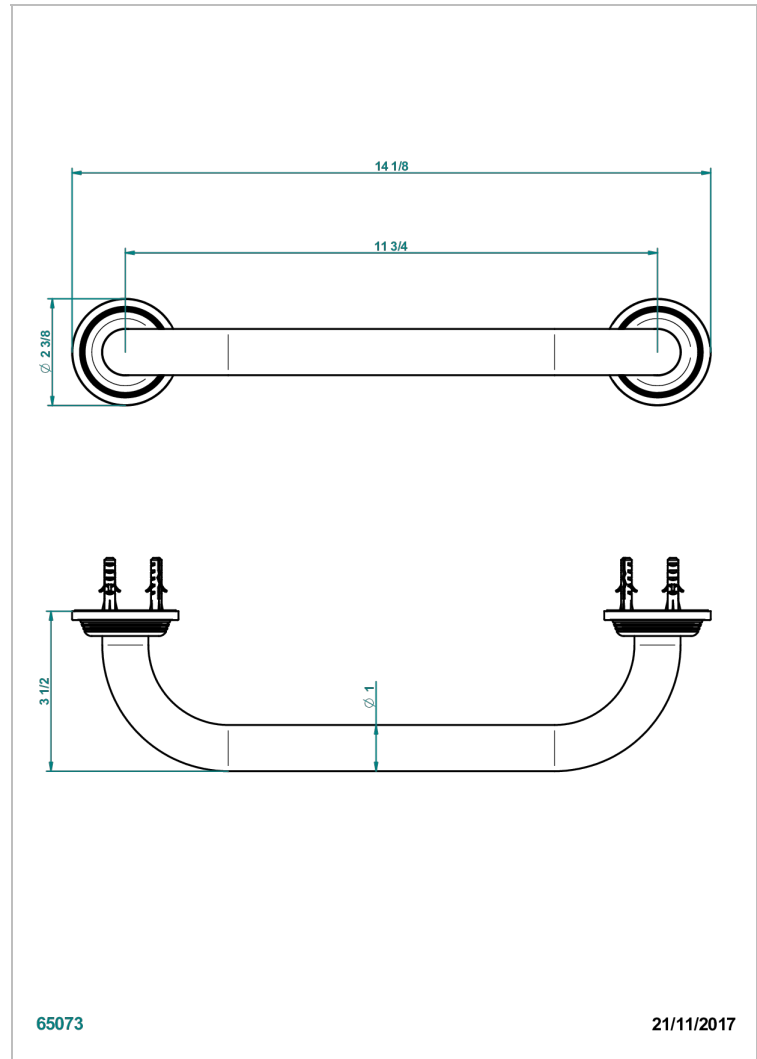

GRAND CENTRAL METAL

U9K-528S

Bath hand grip, length: 300 mm

CHARACTERISTIC

- Grand central Metal
- Bath hand grip, length: 300 mm

AVAILABLE FINITIONS

Antique nickel - H28
Black ceram - D30
Blush PVD - H62
Brass color PVD - H49
Brown bronze color PVD - F33
Gold color PVD - H52