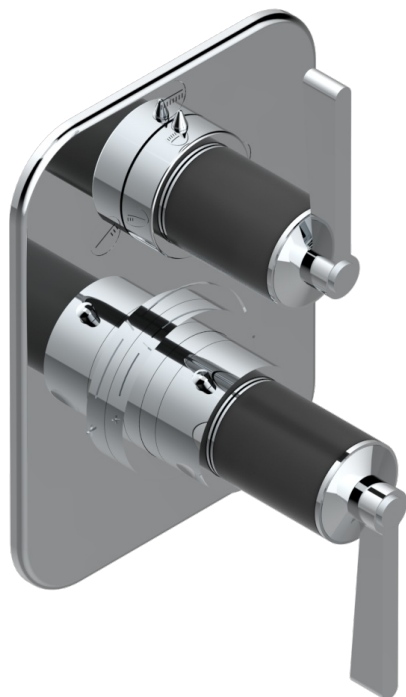

FAUBOURG BLACK PORCELAIN WITH LEVER HANDLES

G2M-5600BE

Trim for THG thermostat with stop valve and 3-way diverter, rough part supplied with fixing box ref.5 600AE/US

CHARACTERISTIC

- Built-in thermostatic cover for 5600AE - 5600AE/US - 5600AE/W with 3 no.1/2" outputs (stop function between each position)
- Requires concealed thermostat Ref 5600AE - 5600AE/US - 56500AE/W
- For Shower 3 functions - non simultaneous -
- Temperature control knob with security stop at 38°C
- Solid brass plate and knob
- ASME : ASME A112.18.1-2011/CSA B125.1-11
- DVGW : DW-6512CQ0608

STANDARDS

RELATED SKU'S

- Ref. G00-5100G Reinforced stop ring for THG thermostatic with fixing set
- Ref. G00-5600AE/US 3/4" THG thermostat with wax cartridge, with stop valve and 3 outlets (stop position between outlets), delivered with a built-in box, no trim