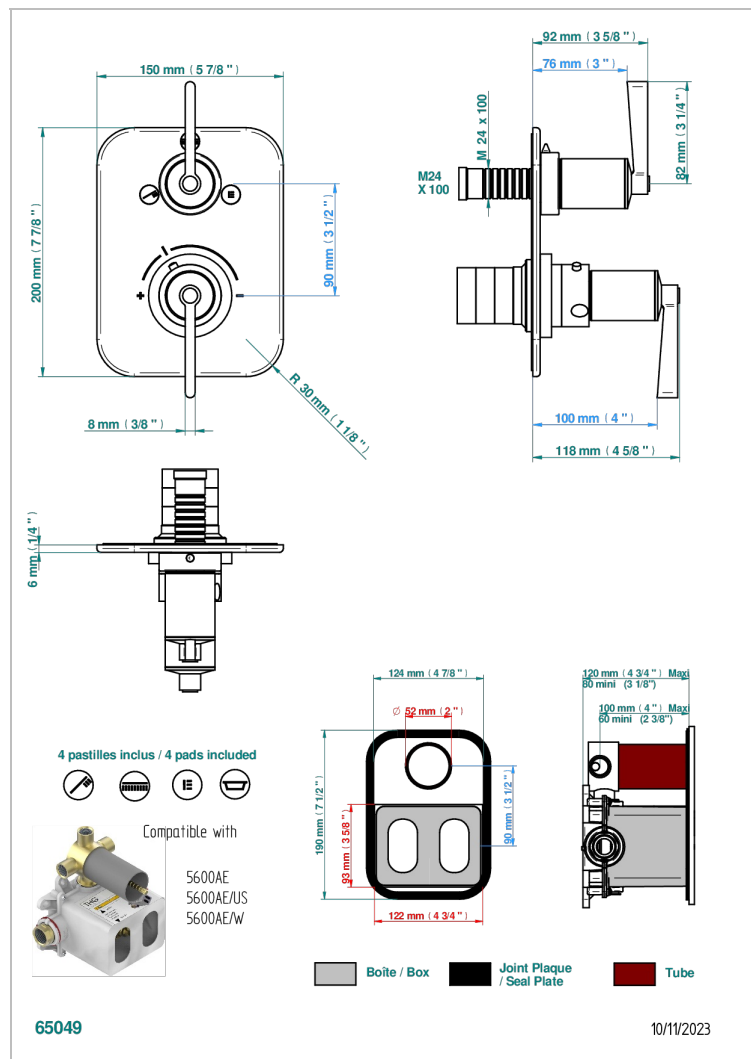

FAUBOURG BLACK PORCELAIN WITH LEVER HANDLES

G2M-5600BE

Trim for THG thermostat with stop valve and 3-way diverter, rough part supplied with fixing box ref.5 600AE/US

CHARACTERISTIC

- Built-in thermostatic cover for 5600AE - 5600AE/US - 5600AE/W with 3 no.1/2" outputs (stop function between each position)
- Requires concealed thermostat Ref 5600AE - 5600AE/US - 56500AE/W
- For Shower 3 functions - non simultaneous -
- Temperature control knob with security stop at 38°C
- Solid brass plate and knob
- ASME : ASME A112.18.1-2011/CSA B125.1-11
- DVGW : DW-6512CQ0608

STANDARDS

RELATED SKU'S

- Ref. G00-5100G Reinforced stop ring for THG thermostatic with fixing set
- Ref. G00-5600AE/US 3/4" THG thermostat with wax cartridge, with stop valve and 3 outlets (stop position between outlets), delivered with a built-in box, no trim