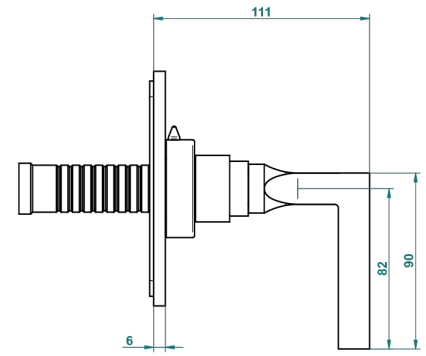

BELUGA CON MANETAS

G1U-48M2SB

Trim for wall mounted diverter, 2 ways - ref. 48M2 and 3 ways - ref. 49M3

6 pastilles inclus / 6 pads included

Garniture compatible avec les inverseurs ci-dessous

Trim compatible with the diverters below

48M2SPSA
48M2SPUSA
48M2SPSA/W

48M2SOA
48M2SOUSA
48M2SOA/W

49M3SPSA
49M3SPSUSA
49M3SPSA/W

Tube / Pipe Joint Plaque / Seal Plate

16/11/2017

CARACTERÍSTICAS

- Beluga con manetas
- Trim for wall mounted diverter, 2 ways - ref. 48M2 and 3 ways - ref. 49M3

PRODUCTOS RELACIONADOS

- Ref. G00-48M2SOA Wall mounted 3-way diverter with ceramic cartridge for concealed installation- 1 inlet 3/4" and 2 outlets 1/2" without stop position, without trim
- Ref. G00-48M2SPSA Wall mounted 3-way diverter with ceramic cartridge for concealed installation, 1 inlet 3/4" and 2 outlets 1/2" with stop position, without trim
- Ref. G00-49M3SPSA Wall mounted 4-way diverter with ceramic cartridge for concealed installation- 1 inlet 3/4" and 3 outlets 1/2" with stop position, without trim