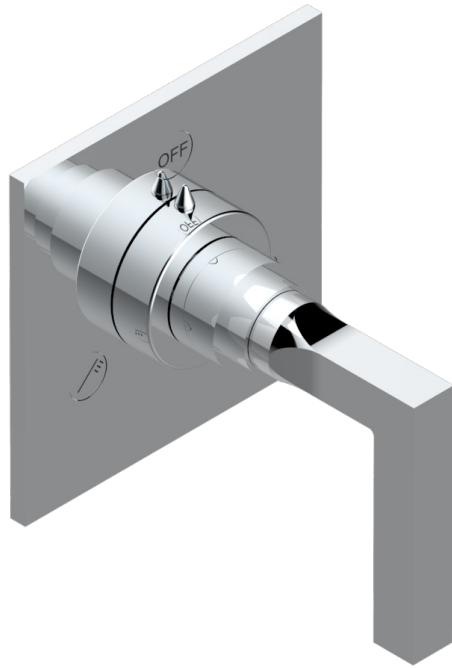

BELUGA CON MANETAS

G1U-48M2SB

Trim for wall mounted diverter, 2 ways - ref. 48M2 and 3 ways - ref. 49M3

6 pastilles inclus / 6 pads included

Garniture compatible avec les inverseurs ci-dessous

Trim compatible with the diverters below

48M2SPSA
48M2SPUSA
48M2SPSA/W

48M2SOA
48M2SOUSA
48M2SOA/W

49M3SPSA
49M3SPSUSA
49M3SPSA/W

Tube / Pipe Joint Plaque / Seal Plate

16/11/2017

CARACTERÍSTICAS

- Beluga con manetas
- Trim for wall mounted diverter, 2 ways - ref. 48M2 and 3 ways - ref. 49M3

PRODUCTOS RELACIONADOS

- Ref. G00-48M2SOA Wall mounted 3-way diverter with ceramic cartridge for concealed installation- 1 inlet 3/4" and 2 outlets 1/2" without stop position, without trim
- Ref. G00-48M2SPSA Wall mounted 3-way diverter with ceramic cartridge for concealed installation, 1 inlet 3/4" and 2 outlets 1/2" with stop position, without trim
- Ref. G00-49M3SPSA Wall mounted 4-way diverter with ceramic cartridge for concealed installation- 1 inlet 3/4" and 3 outlets 1/2" with stop position, without trim