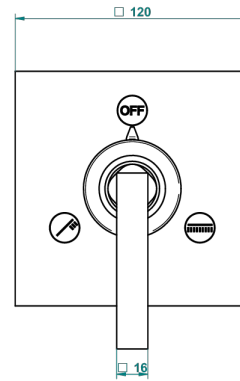

BELUGA CON MANETAS

G1U-48M2SB

Trim for wall mounted diverter, 2 ways - ref. 48M2 and 3 ways - ref. 49M3

6 pastilles inclus / 6 pads included

Garniture compatible avec les inverseurs ci-dessous

Trim compatible with the diverters below

48M2SPSA
48M2SPUSA
48M2SPSA/W

48M2SOA
48M2SOUSA
48M2SOA/W

49M3SPSA
49M3SPSUSA
49M3SPSA/W

Tube / Pipe Joint Plaque / Seal Plate

16/11/2017

CARACTERÍSTICAS

- Beluga con manetas
- Trim for wall mounted diverter, 2 ways - ref. 48M2 and 3 ways - ref. 49M3

PRODUCTOS RELACIONADOS

- Ref. G00-48M2SOA Wall mounted 3-way diverter with ceramic cartridge for concealed installation- 1 inlet 3/4" and 2 outlets 1/2" without stop position, without trim
- Ref. G00-48M2SPSA Wall mounted 3-way diverter with ceramic cartridge for concealed installation, 1 inlet 3/4" and 2 outlets 1/2" with stop position, without trim
- Ref. G00-49M3SPSA Wall mounted 4-way diverter with ceramic cartridge for concealed installation- 1 inlet 3/4" and 3 outlets 1/2" with stop position, without trim