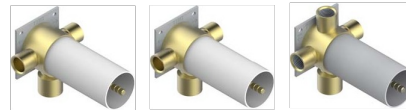

BELUGA CON MANETAS

G1U-48M2SB

Trim for wall mounted diverter, 2 ways - ref. 48M2 and 3 ways - ref. 49M3

6 pastilles inclus / 6 pads included

Garniture compatible avec les inverseurs ci-dessous

Trim compatible with the diverters below

48M2SPSA
48M2SPUSA
48M2SPSA/W

48M2SOA
48M2SOUSA
48M2SOA/W

49M3SPSA
49M3SPSUSA
49M3SPSA/W

Tube / Pipe Joint Plaque / Seal Plate

64991

16/11/2017

CARACTERÍSTICAS

- Beluga con manetas
- Trim for wall mounted diverter, 2 ways - ref. 48M2 and 3 ways - ref. 49M3

PRODUCTOS RELACIONADOS

- Ref. G00-48M2SOA Wall mounted 3-way diverter with ceramic cartridge for concealed installation- 1 inlet 3/4" and 2 outlets 1/2" without stop position, without trim
- Ref. G00-48M2SPSA Wall mounted 3-way diverter with ceramic cartridge for concealed installation, 1 inlet 3/4" and 2 outlets 1/2" with stop position, without trim
- Ref. G00-49M3SPSA Wall mounted 4-way diverter with ceramic cartridge for concealed installation- 1 inlet 3/4" and 3 outlets 1/2" with stop position, without trim

ACABADOS DISPONIBLES

Bronce claro - D01
Cerámica negra mate - D30
Cobre viejo mate - H07
Cromo - A02
Cromo / dorado - G02
Cromo mate - C02

Dorado - F01
Dorado mate - F07
Dorado pálido - F30
Dorado pálido mate (sin barniz) - F31
Níquel - B01
Níquel mate - C01