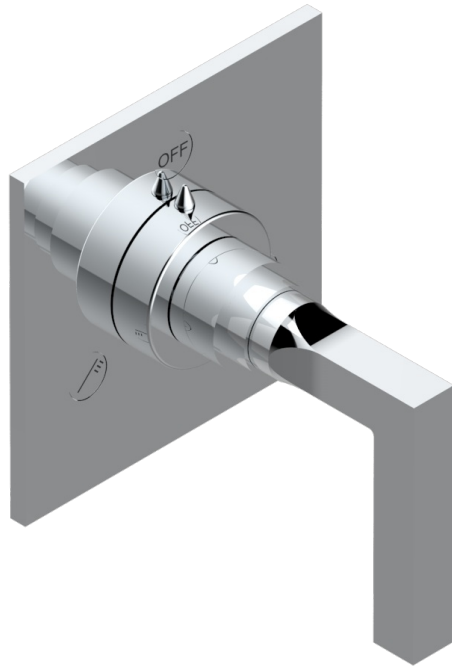

BELUGA CON MANETAS

G1U-48M2SB

Trim for wall mounted diverter, 2 ways - ref. 48M2 and 3 ways - ref. 49M3

6 pastilles inclus / 6 pads included

Garniture compatible avec les inverseurs ci-dessous

Trim compatible with the diverters below

48M2SPSA
48M2SPUSA
48M2SPSA/W

48M2SOA
48M2SOUSA
48M2SOA/W

49M3SPSA
49M3SPSUSA
49M3SPSA/W

Tube / Pipe Joint Plaque / Seal Plate

64991

16/11/2017

CARACTERÍSTICAS

- Beluga con manetas
- Trim for wall mounted diverter, 2 ways - ref. 48M2 and 3 ways - ref. 49M3

PRODUCTOS RELACIONADOS

- Ref. G00-48M2SOA Wall mounted 3-way diverter with ceramic cartridge for concealed installation- 1 inlet 3/4" and 2 outlets 1/2" without stop position, without trim
- Ref. G00-48M2SPSA Wall mounted 3-way diverter with ceramic cartridge for concealed installation, 1 inlet 3/4" and 2 outlets 1/2" with stop position, without trim
- Ref. G00-49M3SPSA Wall mounted 4-way diverter with ceramic cartridge for concealed installation- 1 inlet 3/4" and 3 outlets 1/2" with stop position, without trim