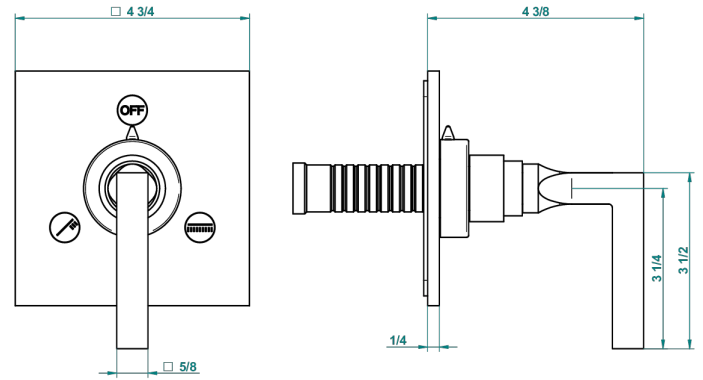

BELUGA CON MANETAS

G1U-48M2SB

Trim for wall mounted diverter, 2 ways - ref. 48M2 and 3 ways - ref. 49M3

6 pastilles inclus / 6 pads included

Garniture compatible avec les inverseurs ci-dessous

Trim compatible with the diverters below

48M2SPSA
48M2SPUSA
48M2SPSA/W

48M2SOA
48M2SOUSA
48M2SOA/W

49M3SPSA
49M3SPSUSA
49M3SPSA/W

Tube / Pipe Joint Plaque / Seal Plate

64991

16/11/2017

CARACTERÍSTICAS

- Beluga con manetas
- Trim for wall mounted diverter, 2 ways - ref. 48M2 and 3 ways - ref. 49M3

PRODUCTOS RELACIONADOS

- Ref. G00-48M2SOA Wall mounted 3-way diverter with ceramic cartridge for concealed installation- 1 inlet 3/4" and 2 outlets 1/2" without stop position, without trim
- Ref. G00-48M2SPSA Wall mounted 3-way diverter with ceramic cartridge for concealed installation, 1 inlet 3/4" and 2 outlets 1/2" with stop position, without trim
- Ref. G00-49M3SPSA Wall mounted 4-way diverter with ceramic cartridge for concealed installation- 1 inlet 3/4" and 3 outlets 1/2" with stop position, without trim